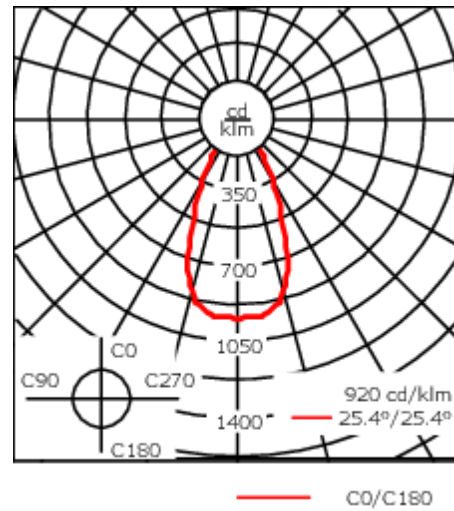

134-1940

DOC240-GB LED

we-ef

Description

IP66, Class I. IK07. Marine-grade, die-cast aluminium alloy. 5CE superior corrosion protection + primer including PCS hardware. Silicone rubber gasket. Safety glass lens, hinged. Frame with safety catch. Two cable entries. Integral EC electronic converter in thermally separated compartment. CAD-optimised optics for superior illumination and glare control. OLC_R_ One LED Concept. Factory installed LED circuit board. Gimbal mounted, 30° tiltable and 355° rotatable.

A pre-installation blackout, proud or flush, is available and recommended for mounting in concrete ceilings. To be ordered separately.

2700 K option available on request. Optional 2200 K version available. To be specified at time of ordering.

Weight	5.50 kg
Light distribution	symmetric, wide beam [B]
Light source	LED-12/18W / 500 mA - 2700 K
CRI	80
Power supply	EC
LEDs	12
Rated input power	21 W

Nominal Lumen (lm)

LED Lumen	200
Total Lumen	2400
Tj	85

Rated lumens (lm)

LED Lumen	155.7
Total Lumen	1868.4
Ta	25

WE-EF LIGHTING Pty Ltd

6/13 Downard Street, 3195 Braeside, Victoria - Phone: +61 3 8587 0444 - Fax: +61 3 8587 0499

info.australia@we-ef.com - <https://we-ef.com/aus>

Subject to technical changes and errors. - Generated on 23/11/2024