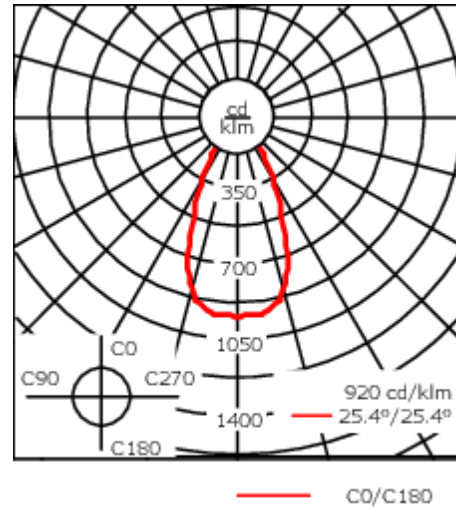

Specifications

Material description

Body	Marine-grade die-cast aluminium alloy
Lens	Safety glass lens, hinged
Colours	RAL9004 Signal black RAL9006 White aluminium RAL9007 Grey aluminium RAL9016 Traffic white
Gasket	Silicone rubber gasket
Fasteners	PCS Polymer Coated Stainless Steel Hardware (unpainted)
Ingress protection	IP66
Impact resistance	IK07
Corrosion resistance	5CE+Primer

Electrical description

Power supply	230V / 50 Hz
Driver / Ballast	Integral EC electronic converter in thermally-separated compartment

WE-EF LIGHTING Pty Ltd

47 Tarnard Drive, 3195 Braeside, Victoria - Phone: +61 3 8587 0444 - Fax: +61 3 8587 0499

info.australia@we-ef.com - <https://we-ef.com/aus>

Subject to technical changes and errors. - Generated on 22/04/2025