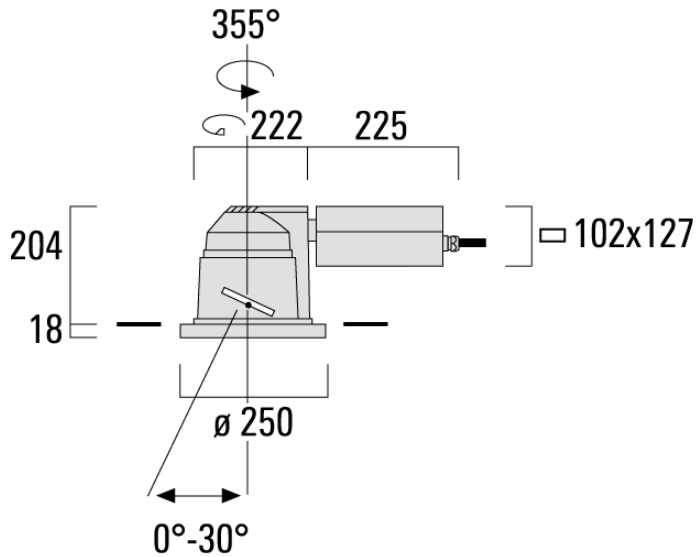

134-1940

DOC240-GB LED

we-ef

Description

IP66, Class I. IK07. Marine-grade, die-cast aluminium alloy. 5CE superior corrosion protection + primer including PCS hardware. Silicone rubber gasket. Safety glass lens, hinged. Frame with safety catch. Two cable entries. Integral EC electronic converter in thermally separated compartment. CAD-optimised optics for superior illumination and glare control. OLC_R_ One LED Concept. Factory installed LED circuit board. Gimbal mounted, 30° tiltable and 355° rotatable.

A pre-installation blackout, proud or flush, is available and recommended for mounting in concrete ceilings. To be ordered separately.

2700 K option available on request. Optional 2200 K version available. To be specified at time of ordering.

Weight	5.50 kg
Light distribution	symmetric, wide beam [B]
Light source	LED-12/18W / 500 mA - 2700 K
CRI	80
Power supply	EC
LEDs	12
Rated input power	21 W

Nominal Lumen (lm)

LED Lumen	200
Total Lumen	2400
Tj	85

Rated lumens (lm)

LED Lumen	155.7
Total Lumen	1868.4
Ta	25

WE-EF LIGHTING Pty Ltd

6/13 Downard Street, 3195 Braeside, Victoria - Phone: +61 3 8587 0444 - Fax: +61 3 8587 0499

info.australia@we-ef.com - <https://we-ef.com/aus>

Subject to technical changes and errors. - Generated on 23/11/2024