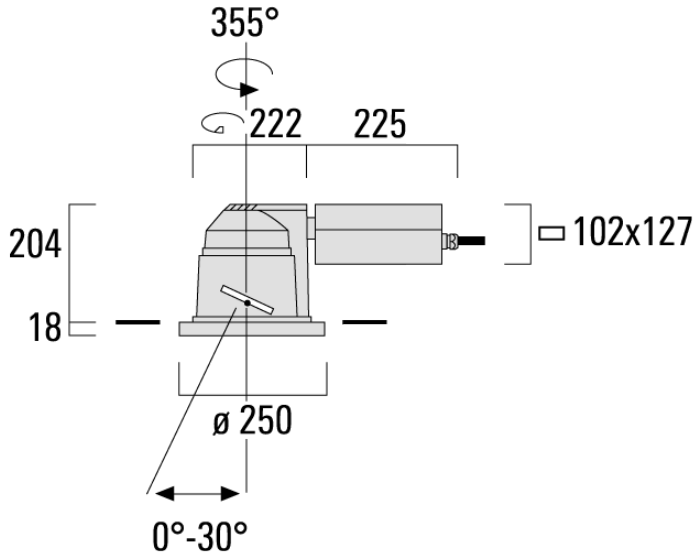

134-1940

DOC240-GB LED

we-ef

Description

IP66, Class I. IK07. Marine-grade, die-cast aluminium alloy. 5CE superior corrosion protection + primer including PCS hardware. Silicone rubber gasket. Safety glass lens, hinged. Frame with safety catch. Two cable entries. Integral EC electronic converter in thermally separated compartment. CAD-optimised optics for superior illumination and glare control. OLC_R_ One LED Concept. Factory installed LED circuit board. Gimbal mounted, 30° tiltable and 355° rotatable.

Weight	5.50 kg
Light distribution	symmetric, wide beam [B]
Light source	LED-12/18W / 500 mA - 2700 K
CRI	80
Power supply	EC
LEDs	12
Rated input power	21 W

Nominal Lumen (lm)

LED Lumen	200
Total Lumen	2400
Tj	85

Subject to technical changes and errors. - Generated on 22/04/2025

Specifications

Material description

Body	Marine-grade die-cast aluminium alloy
Lens	Safety glass lens, hinged
Colours	<div style="display: flex; align-items: center;"> <div style="width: 20px; height: 15px; background-color: black; margin-right: 5px;"></div> RAL9004 Signal black </div> <div style="display: flex; align-items: center;"> <div style="width: 20px; height: 15px; background-color: #cccccc; margin-right: 5px;"></div> RAL9006 White aluminium </div> <div style="display: flex; align-items: center;"> <div style="width: 20px; height: 15px; background-color: #808080; margin-right: 5px;"></div> RAL9007 Grey aluminium </div> <div style="display: flex; align-items: center;"> <div style="width: 20px; height: 15px; background-color: #e0e0e0; margin-right: 5px;"></div> RAL9016 Traffic white </div>
Gasket	Silicone rubber gasket
Fasteners	PCS Polymer Coated Stainless Steel Hardware (unpainted)
Ingress protection	IP66
Impact resistance	IK07
Corrosion resistance	5CE+Primer