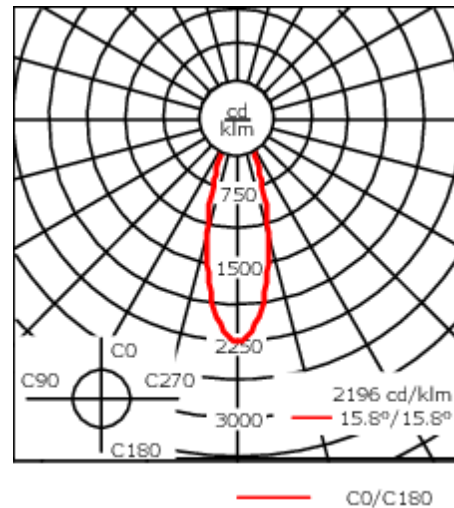

Specifications

Material description

Body	Marine-grade die-cast aluminium alloy
Lens	Safety glass lens, hinged
Colours	RAL9004 Signal black RAL9006 White aluminium RAL9007 Grey aluminium RAL9016 Traffic white
Gasket	Silicone rubber gasket
Fasteners	PCS Polymer Coated Stainless Steel Hardware (unpainted)
Ingress protection	IP66
Impact resistance	IK07
Corrosion resistance	5CE+Primer

Electrical description

Power supply	230V / 50 Hz
Driver / Ballast	Integral EC electronic converter in thermally-separated compartment

WE-EF LIGHTING Pty Ltd

47 Tarnard Drive, 3195 Braeside, Victoria - Phone: +61 3 8587 0444 - Fax: +61 3 8587 0499

info.australia@we-ef.com - <https://we-ef.com/aus>

Subject to technical changes and errors. - Generated on 22/04/2025