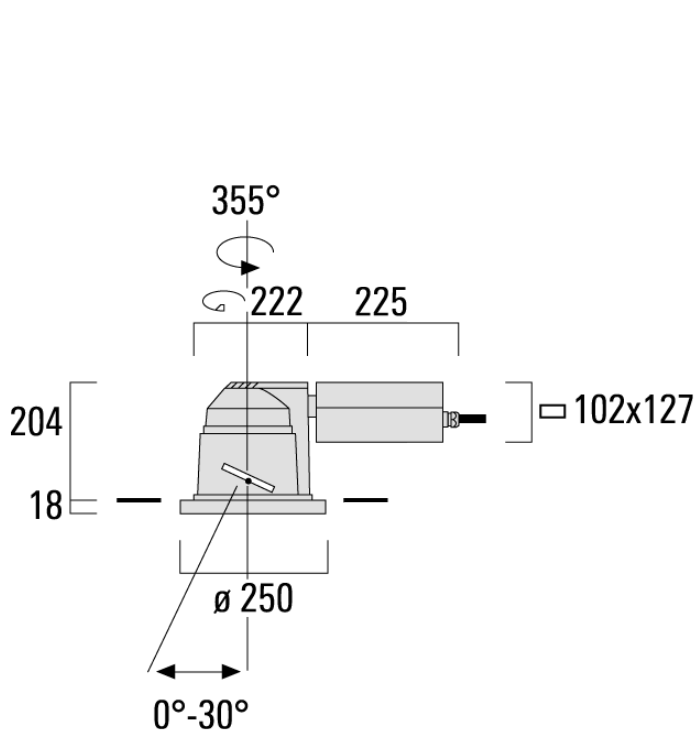

134-1941

DOC240-GB LED

we-ef

Description

IP66, Class I. IK07. Marine-grade, die-cast aluminium alloy. 5CE superior corrosion protection + primer including PCS hardware. Silicone rubber gasket. Safety glass lens, hinged. Frame with safety catch. Two cable entries. Integral EC electronic converter in thermally separated compartment. CAD-optimised optics for superior illumination and glare control. OLC_R_ One LED Concept. Factory installed LED circuit board. Gimbal mounted, 30° tiltable and 355° rotatable.

Weight	5.50 kg
Light distribution	symmetric, medium beam [M]
Light source	LED-12/18W / 500 mA - 2700 K
CRI	80
Power supply	EC
LEDs	12
Rated input power	21 W

Nominal Lumen (lm)

LED Lumen	200
Total Lumen	2400
Tj	85

Subject to technical changes and errors. - Generated on 22/04/2025

Specifications

Material description

Body	Marine-grade die-cast aluminium alloy
Lens	Safety glass lens, hinged
Colours	<div style="display: flex; align-items: center;"> <div style="width: 20px; height: 15px; background-color: black; margin-right: 5px;"></div> <div style="margin-right: 10px;">RAL9004 Signal black</div> </div> <div style="display: flex; align-items: center;"> <div style="width: 20px; height: 15px; background-color: #cccccc; margin-right: 5px;"></div> <div style="margin-right: 10px;">RAL9006 White aluminium</div> </div> <div style="display: flex; align-items: center;"> <div style="width: 20px; height: 15px; background-color: #808080; margin-right: 5px;"></div> <div style="margin-right: 10px;">RAL9007 Grey aluminium</div> </div> <div style="display: flex; align-items: center;"> <div style="width: 20px; height: 15px; background-color: #e0e0e0; margin-right: 5px;"></div> <div style="margin-right: 10px;">RAL9016 Traffic white</div> </div>
Gasket	Silicone rubber gasket
Fasteners	PCS Polymer Coated Stainless Steel Hardware (unpainted)
Ingress protection	IP66
Impact resistance	IK07
Corrosion resistance	5CE+Primer