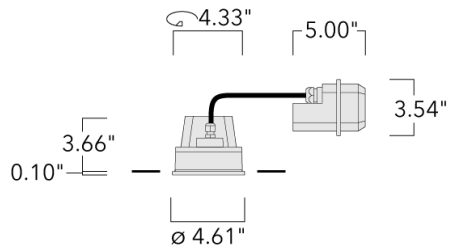

Specifications

Material description

Body	Marine-grade, die-cast aluminium alloy
Lens	Safety glass lens
Colors	RAL9004 Black RAL9007 Grey Metallic RAL9016 White RAL8019 Dark Bronze
Gasket	Silicone CCG® Controlled Compression Gasket
Fasteners	PCS Polymer Coated Stainless Steel Hardware
Ingress protection	IP66
Impact resistance	IK07
Corrosion resistance	5CE

Electrical description

Power supply	Integral 120-277V/0-10V dimming driver
Driver / Ballast	Integral EC electronic converter in thermally-separated compartment

WE-EF LIGHTING USA, LLC

410-D Keystone Drive, 15086 Warrendale, PA 15086 - Phone: +1 724 742 0030

customersupport.usa@we-ef.com - <https://we-ef.com/us>

Subject to technical changes and errors. - Generated on 11/23/2024