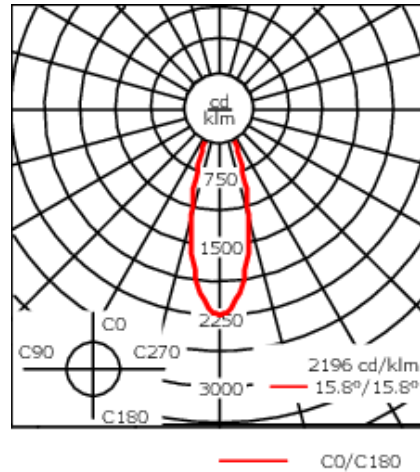

Specifications

Material description

Body	Marine-grade, die-cast aluminium alloy
Lens	Safety glass lens
Colors	RAL9004 Black RAL9007 Grey Metallic RAL9016 White RAL8019 Dark Bronze
Gasket	Silicone CCG® Controlled Compression Gasket
Fasteners	PCS Polymer Coated Stainless Steel Hardware
Ingress protection	IP66
Impact resistance	IK07
Corrosion resistance	5CE

Electrical description

Power supply	Integral 120-277V/0-10V dimming driver
Driver / Ballast	Integral EC electronic converter in thermally-separated compartment

WE-EF LIGHTING USA, LLC

410-D Keystone Drive, 15086 Warrendale, PA 15086 - Phone: +1 724 742 0030

customersupport.usa@we-ef.com - <https://we-ef.com/us>

Subject to technical changes and errors. - Generated on 11/23/2024