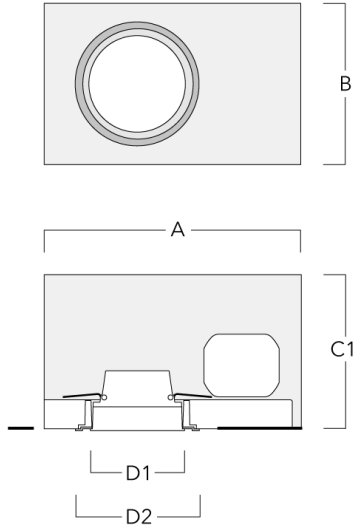

#### Wallwash lens

---

Description	Part ID	C1
IO-20-DOC110-LED	134-1683	98

---

**Mounting Accessories**

**Installation blackout, flush with shadow line**

Description	Part ID	A	B	C1	D1	D2
Installation blackout BDO11-III	134-1641	333	232	172	117	148