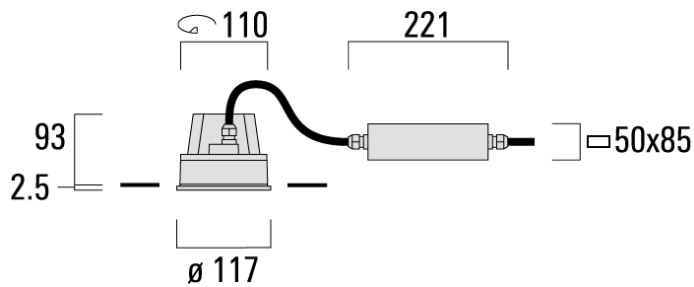

Specifications

Material description

Body	Marine-grade, die-cast aluminium alloy
Lens	Safety glass lens
Colours	RAL9004 Signal black RAL9006 White aluminium RAL9007 Grey aluminium RAL9016 Traffic white
Gasket	Silicone CCG® Controlled Compression Gasket
Fasteners	PCS Polymer Coated Stainless Steel Hardware (unpainted)
Ingress protection	IP66
Impact resistance	IK07
Corrosion resistance	5CE+Primer

Electrical description

Power supply	220-240V / 50-60 Hz with 0-10V dimming
Driver / Ballast	Integral EC electronic converter in thermally-separated compartment