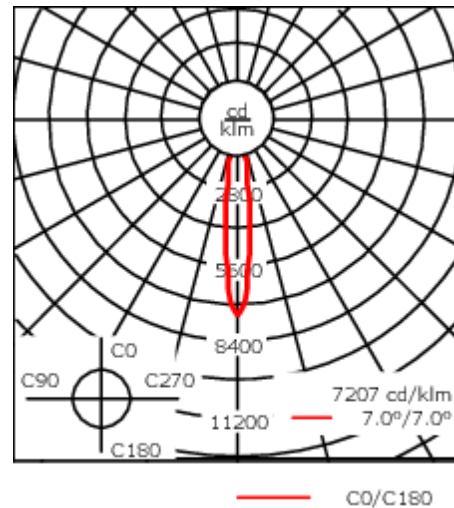

Specifications

Material description

Body	Marine-grade, die-cast aluminium alloy
Lens	Safety glass lens
Colours	RAL9004 Signal black RAL9006 White aluminium RAL9007 Grey aluminium RAL9016 Traffic white
Gasket	Silicone CCG® Controlled Compression Gasket
Fasteners	PCS Polymer Coated Stainless Steel Hardware (unpainted)
Ingress protection	IP66
Impact resistance	IK07
Corrosion resistance	5CE+Primer

Electrical description

Power supply	220-240V / 50-60 Hz with 0-10V dimming
Driver / Ballast	Integral EC electronic converter in thermally-separated compartment