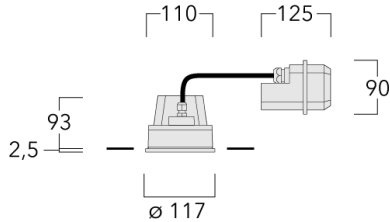

Spécifications

Description du matériel

Corps	Corps en fonte d'aluminium, visserie inox avec traitement PCS
Lentille	Verre de sécurité
Couleurs	Peinture poudre disponible avec 35 couleurs différents
Joint	Joint silicone CCG®
Visserie	PCS Inox avec recouvrement polymère
IP	IP66
IK	IK07
Protection contre la corrosion	5CE

Description électrique

Alimentation électrique	220-240V / 50-60 Hz with 0-10V dimming
Driver	Driver électronique séparé thermiquement

Informations complémentaires

Durée de vie	Ta=25° L90B10 > 90000h
Classe d'efficacité énergétique	C-D

WE-EF LUMIERE

ZAC de Chesnes Nord, 6 Rue de Brisson, CS80330, 38290 Satolas et Bonce - Téléphone: +33 4 74 99 14 44

info.france@we-ef.com - <https://we-ef.com/fr>

Sous réserve de modifications techniques et d'erreurs. - Généré le 23/10/2024