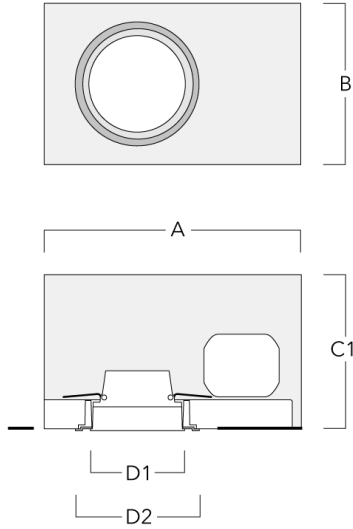

Installation blackout, flush with shadow line

Description	Part ID	A	B	C1	D1	D2
Installation blackout BDO11-III	134-1641	333	232	172	117	148

Installation blackout, proud

Description	Part ID	A	B	C1	D1
Installation blackout BDO11-I	134-1639	333	232	172	117