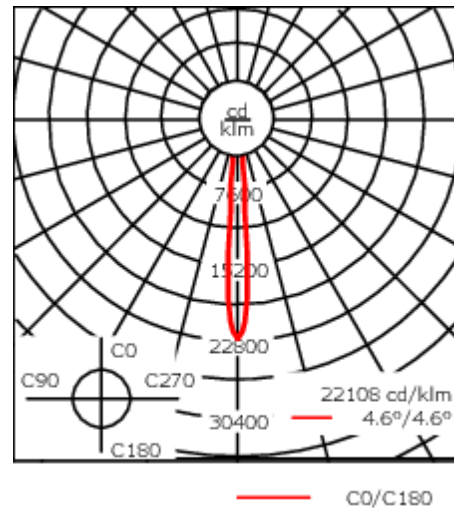

Description

IP66, Class I. IK07. Marine-grade, die-cast aluminium alloy. 5CE superior corrosion protection including PCS hardware. Safety glass lens. CCG® gasket.

Integral EC electronic converter in thermally-separated compartment. Advanced thermal management protects LEDs while optimising lumens output. CAD-optimised optics for superior illumination and glare control. OLC® One LED Concept. Two cable entries. Optional 2200 K version available. To be specified at time of ordering.

Pre-installation blackout is recommended for mounting in cast concrete ceilings, available on request.

Weight	1.30 kg
Light distribution	symmetric, very narrow beam, sharp cut-off [EES]
Light source	LED-6/12W / 700 mA - 2700 K
CRI	80
Power supply	EC
LEDs	6
Rated input power	14.5 W
Nominal Lumen (lm)	
LED Lumen	270
Total Lumen	1620
Tj	85
Rated lumens (lm)	
LED Lumen	249.9
Total Lumen	1499.6
Ta	25