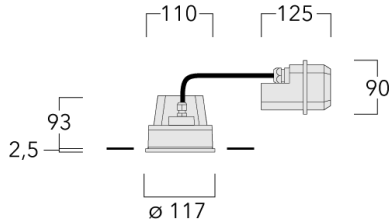

Description

IP66, Class I. IK07. Marine-grade, die-cast aluminium alloy. 5CE superior corrosion protection including PCS hardware. Safety glass lens. CCG® gasket.

Integral EC electronic converter in thermally-separated compartment. Advanced thermal management protects LEDs while optimising lumens output. CAD-optimised optics for superior illumination and glare control. OLC® One LED Concept. Two cable entries. Optional 2200 K version available. To be specified at time of ordering.

Pre-installation blackout is recommended for mounting in cast concrete ceilings, available on request.

Weight	1.30 kg
Light distribution	symmetric, very narrow beam, sharp cut-off [EES]
Light source	LED-6/12W / 700 mA - 2700 K
CRI	80
Power supply	EC
LEDs	6
Rated input power	14.5 W
Nominal Lumen (lm)	
LED Lumen	270
Total Lumen	1620
Tj	85
Rated lumens (lm)	
LED Lumen	249.9
Total Lumen	1499.6
Ta	25