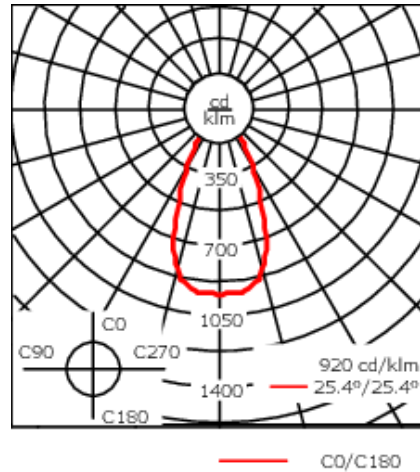

Specifications

Material description

Lens	Safety glass lens
Colors	 RAL9004 Black RAL9007 Grey Metallic RAL9016 White RAL8019 Dark Bronze
Gasket	Silicone CCG® Controlled Compression Gasket
Ingress protection	IP66
Impact resistance	IK07
Corrosion resistance	5CE

Electrical description

Power supply	Integral [ECG] electronic driver 120V-277V. 0-10V dimmable, to be specified with order.
Driver / Ballast	Integral EC electronic converter in thermally-separated compartment

Additional information

Lifetime	Ta=25°/40° L90B10 > 90000h
Listings	Contact WE-EF USA for ETL/UL certification status.

WE-EF LIGHTING USA, LLC

410-D Keystone Drive, 15086 Warrendale, PA 15086 - Phone: +1 724 742 0030
customersupport.usa@we-ef.com - <https://we-ef.com/us>
Subject to technical changes and errors. - Generated on 11/23/2024