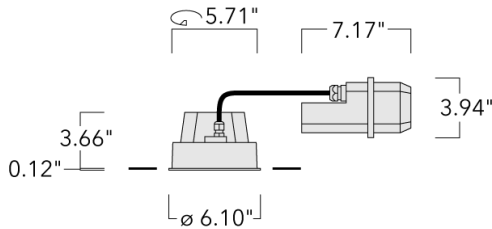

Specifications

Material description

Lens	Safety glass lens
Colors	 RAL9004 Black RAL9007 Grey Metallic RAL9016 White RAL8019 Dark Bronze
Gasket	Silicone CCG® Controlled Compression Gasket
Ingress protection	IP66
Impact resistance	IK07
Corrosion resistance	5CE

Electrical description

Power supply	Integral [ECG] electronic driver 120V-277V. 0-10V dimmable, to be specified with order.
Driver / Ballast	Integral EC electronic converter in thermally-separated compartment

Additional information

Lifetime	Ta=25°/40° L90B10 > 90000h
Listings	Contact WE-EF USA for ETL/UL certification status.

WE-EF LIGHTING USA, LLC

410-D Keystone Drive, 15086 Warrendale, PA 15086 - Phone: +1 724 742 0030
customersupport.usa@we-ef.com - <https://we-ef.com/us>
Subject to technical changes and errors. - Generated on 11/23/2024