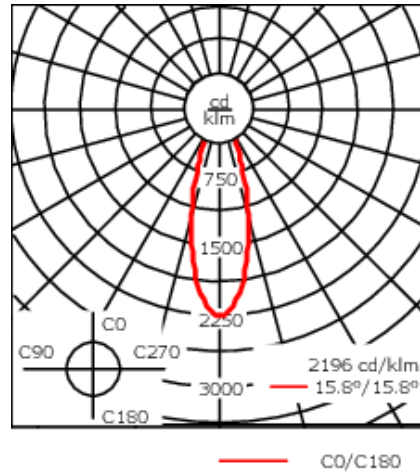

Specifications

Material description

Lens	Safety glass lens
Colors	RAL9004 Black
	RAL9007 Grey Metallic
	RAL9016 White
	RAL8019 Dark Bronze
Gasket	Silicone CCG® Controlled Compression Gasket
Ingress protection	IP66
Impact resistance	IK07
Corrosion resistance	5CE

Electrical description

Power supply	Integral [ECG] electronic driver 120V-277V. 0-10V dimmable, to be specified with order.
Driver / Ballast	Integral EC electronic converter in thermally-separated compartment

Additional information

Lifetime	Ta=25°/40° L90B10 > 90000h
Listings	Contact WE-EF USA for ETL/UL certification status.

WE-EF LIGHTING USA, LLC

410-D Keystone Drive, 15086 Warrendale, PA 15086 - Phone: +1 724 742 0030
customersupport.usa@we-ef.com - <https://we-ef.com/us>
Subject to technical changes and errors. - Generated on 11/23/2024