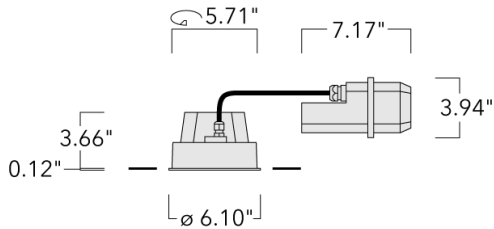

Specifications

Material description

Lens	Safety glass lens
Colors	RAL9004 Black
	RAL9007 Grey Metallic
	RAL9016 White
	RAL8019 Dark Bronze
Gasket	Silicone CCG® Controlled Compression Gasket
Ingress protection	IP66
Impact resistance	IK07
Corrosion resistance	5CE

Electrical description

Power supply	Integral [ECG] electronic driver 120V-277V. 0-10V dimmable, to be specified with order.
Driver / Ballast	Integral EC electronic converter in thermally-separated compartment

Additional information

Lifetime	Ta=25°/40° L90B10 > 90000h
Listings	Contact WE-EF USA for ETL/UL certification status.

WE-EF LIGHTING USA, LLC

410-D Keystone Drive, 15086 Warrendale, PA 15086 - Phone: +1 724 742 0030
customersupport.usa@we-ef.com - <https://we-ef.com/us>
Subject to technical changes and errors. - Generated on 11/23/2024