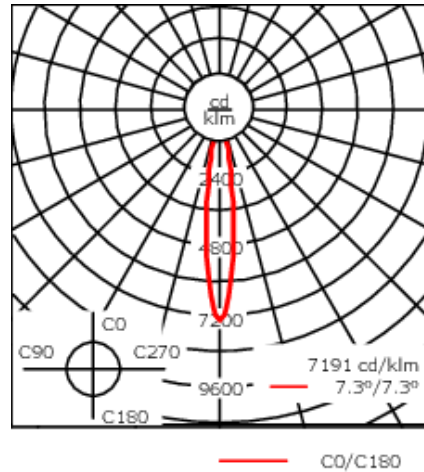

Specifications

Material description

Lens	Safety glass lens
Colors	 RAL9004 Black RAL9007 Grey Metallic RAL9016 White RAL8019 Dark Bronze
Gasket	Silicone CCG® Controlled Compression Gasket
Ingress protection	IP66
Impact resistance	IK07
Corrosion resistance	5CE

Electrical description

Power supply	Integral [ECG] electronic driver 120V-277V. 0-10V dimmable, to be specified with order.
Driver / Ballast	Integral EC electronic converter in thermally-separated compartment

Additional information

Lifetime	Ta=25°/40° L90B10 > 90000h
Listings	Contact WE-EF USA for ETL/UL certification status.

WE-EF LIGHTING USA, LLC

410-D Keystone Drive, 15086 Warrendale, PA 15086 - Phone: +1 724 742 0030
customersupport.usa@we-ef.com - <https://we-ef.com/us>
Subject to technical changes and errors. - Generated on 11/23/2024