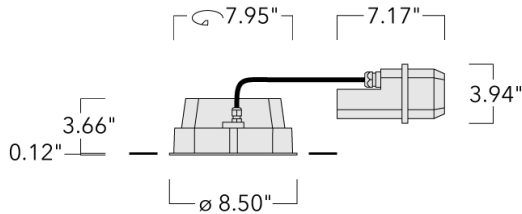

Specifications

Material description

Body	Marine-grade, die-cast aluminium alloy
Lens	Safety glass lens
Colors	RAL9004 Black RAL9007 Grey Metallic RAL9016 White RAL8019 Dark Bronze
Gasket	Silicone CCG® Controlled Compression Gasket
Fasteners	PCS Polymer Coated Stainless Steel Hardware
Ingress protection	IP66
Impact resistance	IK07
Corrosion resistance	5CE

Electrical description

Power supply	Integral [ECG] electronic driver 120V-277V. 0-10V dimmable, to be specified with order.
Driver / Ballast	Integral EC electronic converter in thermally-separated compartment

WE-EF LIGHTING USA, LLC

410-D Keystone Drive, 15086 Warrendale, PA 15086 - Phone: +1 724 742 0030

customersupport.usa@we-ef.com - <https://we-ef.com/us>

Subject to technical changes and errors. - Generated on 11/23/2024