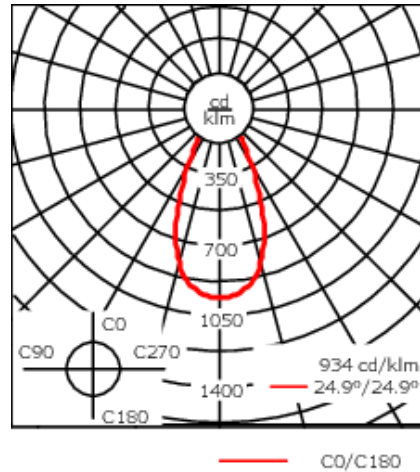

Specifications

Material description

Body	Marine-grade, die-cast aluminium alloy
Lens	Safety glass lens
Colors	RAL9004 Black RAL9007 Grey Metallic RAL9016 White RAL8019 Dark Bronze
Gasket	Silicone CCG® Controlled Compression Gasket
Fasteners	PCS Polymer Coated Stainless Steel Hardware
Ingress protection	IP66
Impact resistance	IK07
Corrosion resistance	5CE

Electrical description

Power supply	Integral [ECG] electronic driver 120V-277V. 0-10V dimmable, to be specified with order.
Driver / Ballast	Integral EC electronic converter in thermally-separated compartment

WE-EF LIGHTING USA, LLC

410-D Keystone Drive, 15086 Warrendale, PA 15086 - Phone: +1 724 742 0030

customersupport.usa@we-ef.com - <https://we-ef.com/us>

Subject to technical changes and errors. - Generated on 11/23/2024