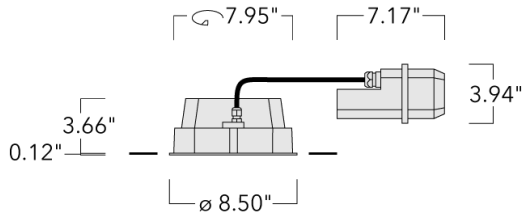

134-1916

we-ef

DOC140 LED [For Remodel]

Specifications

Material description

Body	Marine-grade, die-cast aluminium alloy
Lens	Safety glass lens
Colors	RAL9004 Black RAL9007 Grey Metallic RAL9016 White RAL8019 Dark Bronze
Gasket	Silicone CCG® Controlled Compression Gasket
Fasteners	PCS Polymer Coated Stainless Steel Hardware
Ingress protection	IP66
Impact resistance	IK07
Corrosion resistance	5CE

Electrical description

Power supply	Integral [ECG] electronic driver 120V-277V. 0-10V dimmable, to be specified with order.
Driver / Ballast	Integral EC electronic converter in thermally-separated compartment

WE-EF LIGHTING USA, LLC

410-D Keystone Drive, 15086 Warrendale, PA 15086 - Phone: +1 724 742 0030

customersupport.usa@we-ef.com - <https://we-ef.com/us>

Subject to technical changes and errors. - Generated on 11/23/2024