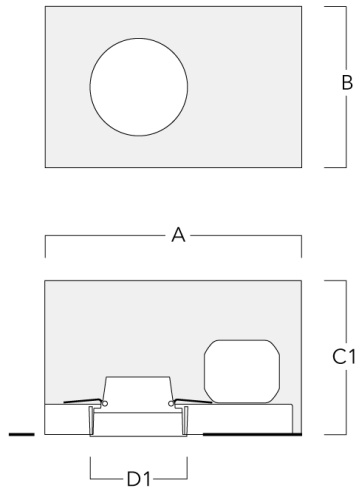

134-1916

we-ef

DOC140 LED [For Remodel]

Mounting Accessories

Installation blackout

Description	Part ID	A	B	C1	D1
BD014-I	134-1763	14.45"	12.75"	4.53"	8.5"

WE-EF LIGHTING USA, LLC

410-D Keystone Drive, 15086 Warrendale, PA 15086 - Phone: +1 724 742 0030
customersupport.usa@we-ef.com - <https://we-ef.com/us>

Subject to technical changes and errors. - Generated on 11/23/2024