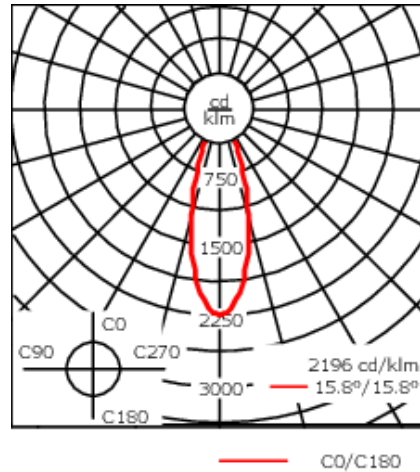

134-1916

we-ef

DOC140 LED [For Remodel]

Specifications

Material description

Body	Marine-grade, die-cast aluminium alloy
Lens	Safety glass lens
Colors	RAL9004 Black RAL9007 Grey Metallic RAL9016 White RAL8019 Dark Bronze
Gasket	Silicone CCG® Controlled Compression Gasket
Fasteners	PCS Polymer Coated Stainless Steel Hardware
Ingress protection	IP66
Impact resistance	IK07
Corrosion resistance	5CE

Electrical description

Power supply	Integral [ECG] electronic driver 120V-277V. 0-10V dimmable, to be specified with order.
Driver / Ballast	Integral EC electronic converter in thermally-separated compartment

WE-EF LIGHTING USA, LLC

410-D Keystone Drive, 15086 Warrendale, PA 15086 - Phone: +1 724 742 0030

customersupport.usa@we-ef.com - <https://we-ef.com/us>

Subject to technical changes and errors. - Generated on 11/23/2024