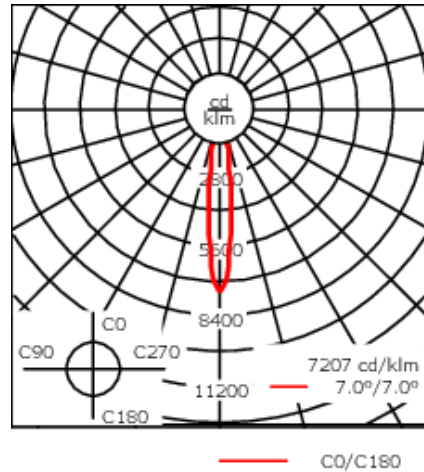

134-1917

we-ef

DOC140 LED [For Remodel]

Specifications

Material description

Body	Marine-grade, die-cast aluminium alloy
Lens	Safety glass lens
Colors	 RAL9004 Black RAL9007 Grey Metallic RAL9016 White RAL8019 Dark Bronze
Gasket	Silicone CCG® Controlled Compression Gasket
Fasteners	PCS Polymer Coated Stainless Steel Hardware
Ingress protection	IP66
Impact resistance	IK07
Corrosion resistance	5CE

Electrical description

Power supply	Integral [ECG] electronic driver 120V-277V. 0-10V dimmable, to be specified with order.
Driver / Ballast	Integral EC electronic converter in thermally-separated compartment

WE-EF LIGHTING USA, LLC

410-D Keystone Drive, 15086 Warrendale, PA 15086 - Phone: +1 724 742 0030

customersupport.usa@we-ef.com - <https://we-ef.com/us>

Subject to technical changes and errors. - Generated on 11/23/2024