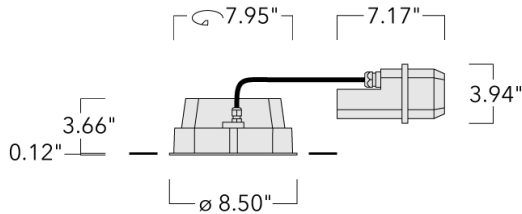

134-1917

we-ef

DOC140 LED [For Remodel]

Specifications

Material description

Body	Marine-grade, die-cast aluminium alloy
Lens	Safety glass lens
Colors	 RAL9004 Black RAL9007 Grey Metallic RAL9016 White RAL8019 Dark Bronze
Gasket	Silicone CCG® Controlled Compression Gasket
Fasteners	PCS Polymer Coated Stainless Steel Hardware
Ingress protection	IP66
Impact resistance	IK07
Corrosion resistance	5CE

Electrical description

Power supply	Integral [ECG] electronic driver 120V-277V. 0-10V dimmable, to be specified with order.
Driver / Ballast	Integral EC electronic converter in thermally-separated compartment

WE-EF LIGHTING USA, LLC

410-D Keystone Drive, 15086 Warrendale, PA 15086 - Phone: +1 724 742 0030

customersupport.usa@we-ef.com - <https://we-ef.com/us>

Subject to technical changes and errors. - Generated on 11/23/2024