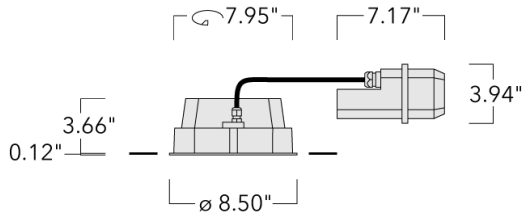

134-1918

we-ef

DOC140 LED [For Remodel]

Specifications

Material description

Body	Marine-grade, die-cast aluminium alloy
Lens	Safety glass lens
Colors	 RAL9004 Black RAL9007 Grey Metallic RAL9016 White RAL8019 Dark Bronze
Gasket	Silicone CCG® Controlled Compression Gasket
Fasteners	PCS Polymer Coated Stainless Steel Hardware
Ingress protection	IP66
Impact resistance	IK07
Corrosion resistance	5CE

Electrical description

Power supply	Integral [ECG] electronic driver 120V-277V. 0-10V dimmable, to be specified with order.
Driver / Ballast	Integral EC electronic converter in thermally-separated compartment

WE-EF LIGHTING USA, LLC

410-D Keystone Drive, 15086 Warrendale, PA 15086 - Phone: +1 724 742 0030
customersupport.usa@we-ef.com - <https://we-ef.com/us>
Subject to technical changes and errors. - Generated on 11/23/2024