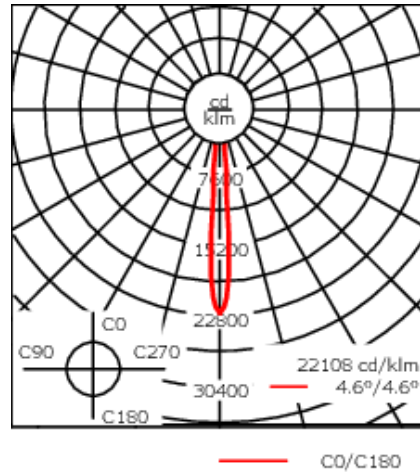

134-1918

we-ef

DOC140 LED [For Remodel]

Specifications

Material description

Body	Marine-grade, die-cast aluminium alloy
Lens	Safety glass lens
Colors	 RAL9004 Black RAL9007 Grey Metallic RAL9016 White RAL8019 Dark Bronze
Gasket	Silicone CCG® Controlled Compression Gasket
Fasteners	PCS Polymer Coated Stainless Steel Hardware
Ingress protection	IP66
Impact resistance	IK07
Corrosion resistance	5CE

Electrical description

Power supply	Integral [ECG] electronic driver 120V-277V. 0-10V dimmable, to be specified with order.
Driver / Ballast	Integral EC electronic converter in thermally-separated compartment

WE-EF LIGHTING USA, LLC

410-D Keystone Drive, 15086 Warrendale, PA 15086 - Phone: +1 724 742 0030
customersupport.usa@we-ef.com - <https://we-ef.com/us>
Subject to technical changes and errors. - Generated on 11/23/2024