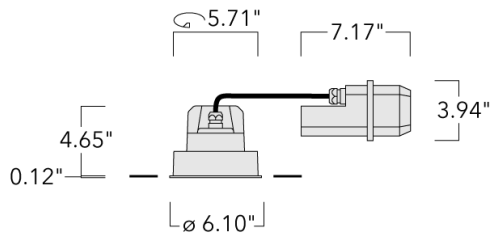

Specifications

Material description

Body	Marine-grade, die-cast aluminium alloy
Lens	Safety glass lens
Colors	RAL9004 Black RAL9007 Grey Metallic RAL9016 White RAL8019 Dark Bronze
Gasket	Silicone CCG® Controlled Compression Gasket
Fasteners	PCS Polymer Coated Stainless Steel Hardware
Ingress protection	IP66
Impact resistance	IK07
Corrosion resistance	5CE

Electrical description

Power supply	Integral [ECG] electronic driver 120V-277V. 0-10V dimmable, to be specified with order.
Driver / Ballast	Integral EC electronic converter in thermally-separated compartment
Power factor	> 0.9

WE-EF LIGHTING USA, LLC

410-D Keystone Drive, 15086 Warrendale, PA 15086 - Phone: +1 724 742 0030

customersupport.usa@we-ef.com - <https://we-ef.com/us>

Subject to technical changes and errors. - Generated on 10/23/2024