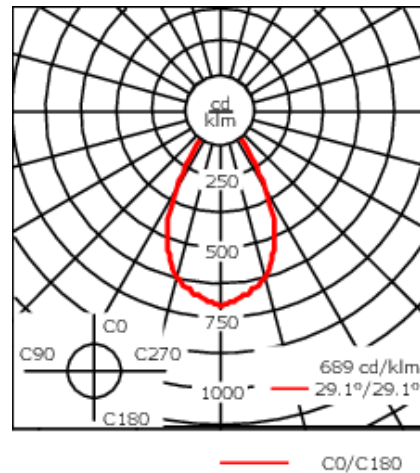

Specifications

Material description

Body	Marine-grade, die-cast aluminium alloy
Lens	Safety glass lens
Colors	RAL9004 Black RAL9007 Grey Metallic RAL9016 White RAL8019 Dark Bronze
Gasket	Silicone CCG® Controlled Compression Gasket
Fasteners	PCS Polymer Coated Stainless Steel Hardware
Ingress protection	IP66
Impact resistance	IK07
Corrosion resistance	5CE

Electrical description

Power supply	Integral [ECG] electronic driver 120V-277V. 0-10V dimmable, to be specified with order.
Driver / Ballast	Integral EC electronic converter in thermally-separated compartment
Power factor	> 0.9

WE-EF LIGHTING USA, LLC

410-D Keystone Drive, 15086 Warrendale, PA 15086 - Phone: +1 724 742 0030

customersupport.usa@we-ef.com - <https://we-ef.com/us>

Subject to technical changes and errors. - Generated on 10/23/2024