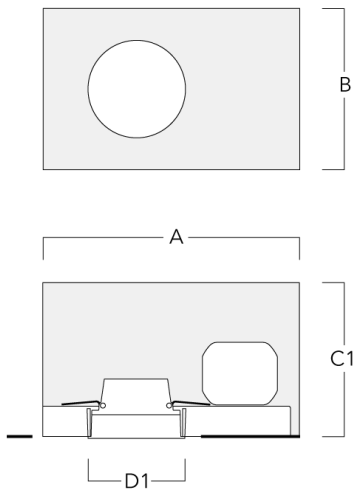

Subject to technical changes and errors. - Generated on 04/19/2025

Mounting Accessories

Installation blackout

Description	Part ID	A	B	C1	D1
BD012-1	134-1748	15.1	10.7	7.6	6.1

DOC120-FT LED [For Remodel]

Installation blackout, flush with shadow line