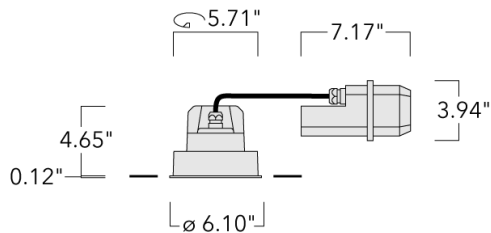

DOC120-FT LED [For Remodel]

Specifications

Material description

Body	Marine-grade, die-cast aluminium alloy
Lens	Safety glass lens
Colors	RAL9004 Black RAL9007 Grey Metallic RAL9016 White RAL8019 Dark Bronze
Gasket	Silicone CCG® Controlled Compression Gasket
Fasteners	PCS Polymer Coated Stainless Steel Hardware
Ingress protection	IP66
Impact resistance	IK07
Corrosion resistance	5CE

Electrical description

Power supply	Integral [ECG] electronic driver 120V-277V. 0-10V dimmable, to be specified with order.
Driver / Ballast	Integral EC electronic converter in thermally-separated compartment
Power factor	> 0.9

WE-EF LIGHTING USA, LLC

410-D Keystone Drive, 15086 Warrendale, PA 15086 - Phone: +1 724 742 0030
customersupport.usa@we-ef.com - <https://we-ef.com/us>
Subject to technical changes and errors. - Generated on 04/19/2025