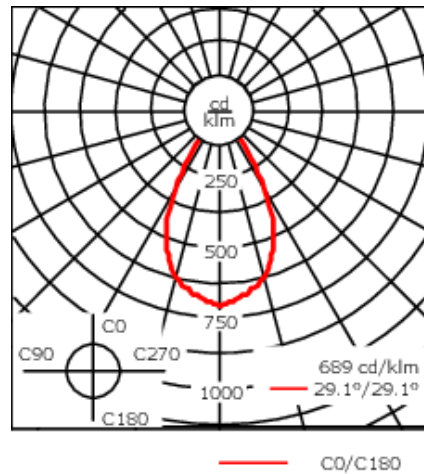

DOC120-FT LED [For Remodel]

Specifications

Material description

Body	Marine-grade, die-cast aluminium alloy
Lens	Safety glass lens
Colors	RAL9004 Black RAL9007 Grey Metallic RAL9016 White RAL8019 Dark Bronze
Gasket	Silicone CCG® Controlled Compression Gasket
Fasteners	PCS Polymer Coated Stainless Steel Hardware
Ingress protection	IP66
Impact resistance	IK07
Corrosion resistance	5CE

Electrical description

Power supply	Integral [ECG] electronic driver 120V-277V. 0-10V dimmable, to be specified with order.
Driver / Ballast	Integral EC electronic converter in thermally-separated compartment
Power factor	> 0.9

WE-EF LIGHTING USA, LLC

410-D Keystone Drive, 15086 Warrendale, PA 15086 - Phone: +1 724 742 0030
customersupport.usa@we-ef.com - <https://we-ef.com/us>
Subject to technical changes and errors. - Generated on 04/19/2025