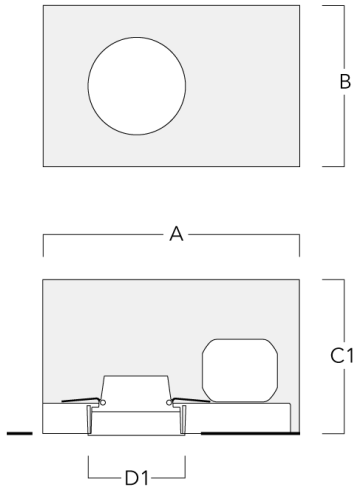

Subject to technical changes and errors. - Generated on 10/23/2024

Mounting Accessories

Installation blackout

Description	Part ID	A	B	C1	D1
BD012-1	134-1748	15.1	10.7	7.6	6.1

Installation blackout, flush with shadow line