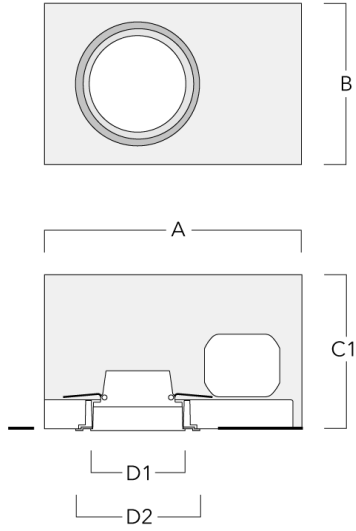

DOC120-FT LED [For Remodel]

Description	Part ID	A	B	C1	D1	D2
BDO12-III	134-1749	15.08	9.13	7.55	6.1	7.8