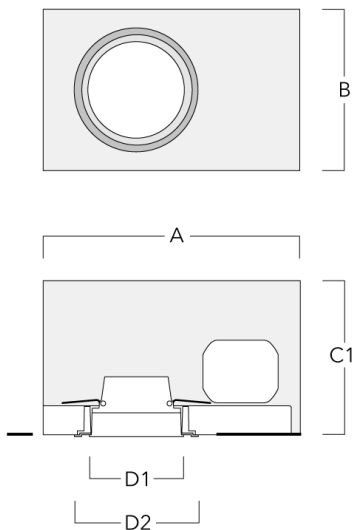

Mounting Accessories

Installation blackout, proud

| Description | Part ID | A | B | C1 | D1 |
|-------------|----------|-----|-----|-----|-----|
| BDO12-I | 134-1748 | 383 | 272 | 192 | 155 |

Installation blackout, flush with shadow line

| Description | Part ID | A | B | C1 | D1 | D2 |
|-------------|----------|-----|-----|-----|-----|-----|
| BDO12-III | 134-1749 | 383 | 272 | 192 | 155 | 198 |

Optical Accessories

Linear spread lens

| Description | Part ID | C1 |
|----------------------|----------|-----|
| IO-180-DOC120-LED-FT | 134-1781 | 103 |