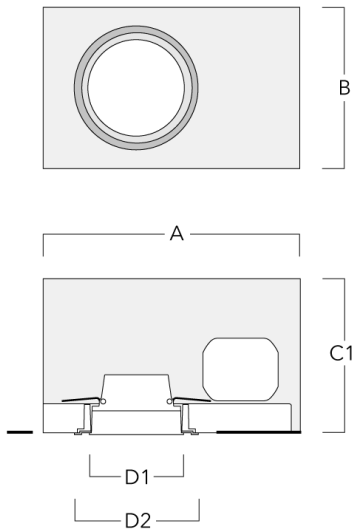

DALI interface

Description	Part ID	C
DALI interface	430-0013	90

Mounting Accessories

Installation blackout, proud

Description	Part ID	A	B	C1	D1
BDO12-I	134-1748	383	272	192	155

Installation blackout, flush with shadow line

Description	Part ID	A	B	C1	D1	D2
BDO12-III	134-1749	383	272	192	155	198

Optical Accessories

Linear spread lens

Description	Part ID	C1
IO-180-DOC120-LED-FT	134-1781	103

Flood lens

Description	Part ID	C1
IO-360-DOC120-LED-FT	134-1782	103