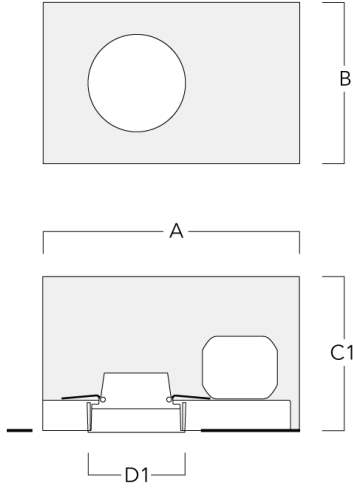

DALI interface

Description	Part ID	C
DALI interface	430-0013	90

Mounting Accessories

Installation blackout, proud

Description	Part ID	A	B	C1	D1
BDO12-I	134-1748	383	272	192	155

Installation blackout, flush with shadow line