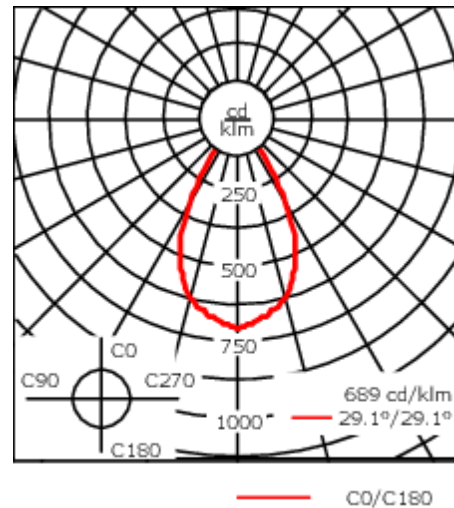

Specifications

Material description

Body	Marine-grade, die-cast aluminium alloy
Lens	Safety glass lens
Colours	RAL9004 Signal black RAL9006 White aluminium RAL9007 Grey aluminium RAL7016 Anthracite grey RAL9016 Traffic white
Gasket	Silicone CCG® Controlled Compression Gasket
Fasteners	PCS Polymer Coated Stainless Steel Hardware
Ingress protection	IP66
Impact resistance	IK07
Corrosion resistance	5CE

Electrical description

Power supply	220-240V / 50-60 Hz
Driver / Ballast	Standard. Optional DALI version available. To be specified at time of ordering.
Power factor	> 0.9

Additional information

Lifetime	Ta=25° L70B50 > 50000h
Energy efficiency class	D (Light source)

Fagerhult Lighting Ltd

33-34 Dolben Street, SE1 0UQ London, United Kingdom

<https://we-ef.com/uk>

Subject to technical changes and errors. - Generated on 27/11/2024