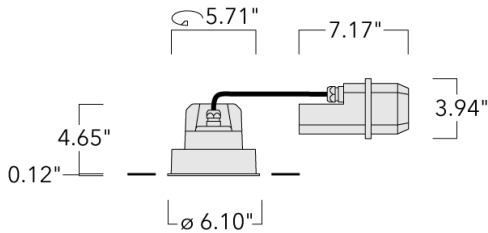

134-1920

we-ef

DOC120-FT LED [For Remodel]

Specifications

Material description

Body	Marine-grade, die-cast aluminium alloy
Lens	Safety glass lens
Colors	RAL9004 Black RAL9007 Grey Metallic RAL9016 White RAL8019 Dark Bronze
Gasket	Silicone CCG® Controlled Compression Gasket
Fasteners	PCS Polymer Coated Stainless Steel Hardware
Ingress protection	IP66
Impact resistance	IK07
Corrosion resistance	5CE

Electrical description

Power supply	Integral [ECG] electronic driver 120V-277V. 0-10V dimmable, to be specified with order.
Driver / Ballast	Integral EC electronic converter in thermally-separated compartment
Power factor	> 0.9

WE-EF LIGHTING USA, LLC

410-D Keystone Drive, 15086 Warrendale, PA 15086 - Phone: +1 724 742 0030

customersupport.usa@we-ef.com - <https://we-ef.com/us>

Subject to technical changes and errors. - Generated on 11/23/2024