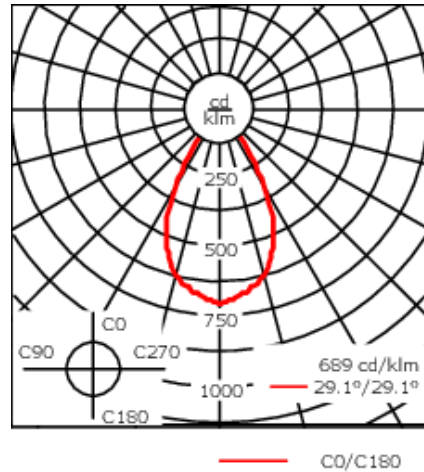

134-1920

we-ef

DOC120-FT LED [For Remodel]

Specifications

Material description

Body	Marine-grade, die-cast aluminium alloy
Lens	Safety glass lens
Colors	RAL9004 Black RAL9007 Grey Metallic RAL9016 White RAL8019 Dark Bronze
Gasket	Silicone CCG® Controlled Compression Gasket
Fasteners	PCS Polymer Coated Stainless Steel Hardware
Ingress protection	IP66
Impact resistance	IK07
Corrosion resistance	5CE

Electrical description

Power supply	Integral [ECG] electronic driver 120V-277V. 0-10V dimmable, to be specified with order.
Driver / Ballast	Integral EC electronic converter in thermally-separated compartment
Power factor	> 0.9

WE-EF LIGHTING USA, LLC

410-D Keystone Drive, 15086 Warrendale, PA 15086 - Phone: +1 724 742 0030

customersupport.usa@we-ef.com - <https://we-ef.com/us>

Subject to technical changes and errors. - Generated on 11/23/2024