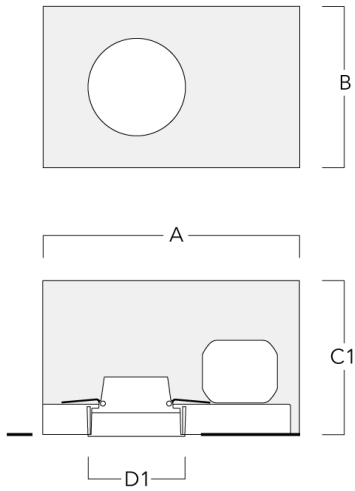

Subject to technical changes and errors. - Generated on 11/23/2024

Mounting Accessories

Installation blackout

Description	Part ID	A	B	C1	D1
BD012-1	134-1748	15.1	10.7	7.6	6.1

DOC120-FT LED [For Remodel]

Installation blackout, flush with shadow line