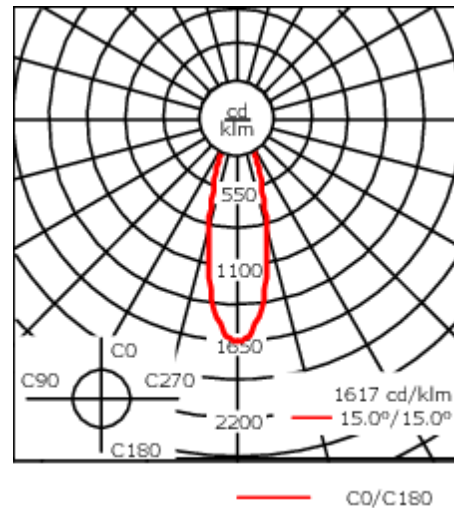

Specifications

Material description

Body	Marine-grade, die-cast aluminium alloy
Lens	Safety glass lens
Colours	RAL9004 Signal black RAL9006 White aluminium RAL9007 Grey aluminium RAL7016 Anthracite grey RAL9016 Traffic white
Gasket	Silicone CCG® Controlled Compression Gasket
Fasteners	PCS Polymer Coated Stainless Steel Hardware
Ingress protection	IP66
Impact resistance	IK07
Corrosion resistance	5CE

Electrical description

Power supply	220-240V / 50-60 Hz
Driver / Ballast	Standard. Optional DALI version available. To be specified at time of ordering.
Power factor	> 0.9

Additional information

Lifetime	Ta=25° L70B50 > 50000h
Energy efficiency class	D (Light source)

WE-EF LEUCHTEN GmbH

Töpinger Straße 16, 29646 Bispingen, Germany - Phone: +49 5194 909-0
info@we-ef.com - <https://we-ef.com>

Subject to technical changes and errors. - Generated on 23/11/2024