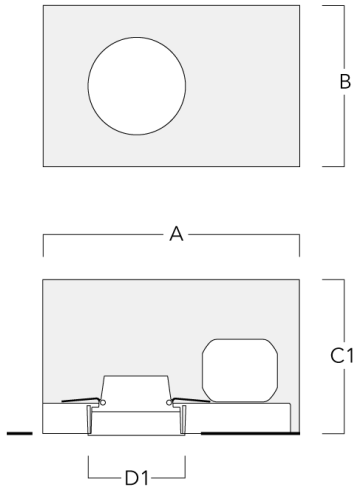

Mounting Accessories

Installation blackout

Description	Part ID	A	B	C1	D1
BD012-1	134-1748	15.1	10.7	7.6	6.1

Installation blackout, flush with shadow line

WE-EF LIGHTING USA, LLC

410-D Keystone Drive, 15086 Warrendale, PA 15086 - Phone: +1 724 742 0030

customersupport.usa@we-ef.com - <https://we-ef.com/us>

Subject to technical changes and errors. - Generated on 10/23/2024