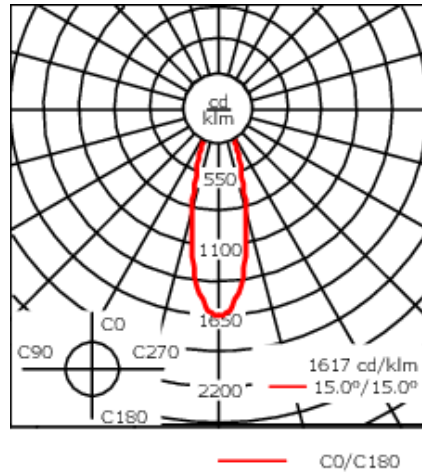

134-1921

we-ef

DOC120-FT LED [For Remodel]

Specifications

Material description

Body	Marine-grade, die-cast aluminium alloy
Lens	Safety glass lens
Colors	RAL9004 Black RAL9007 Grey Metallic RAL9016 White RAL8019 Dark Bronze
Gasket	Silicone CCG® Controlled Compression Gasket
Fasteners	PCS Polymer Coated Stainless Steel Hardware
Ingress protection	IP66
Impact resistance	IK07
Corrosion resistance	5CE

Electrical description

Power supply	Integral [ECG] electronic driver 120V-277V. 0-10V dimmable, to be specified with order.
Driver / Ballast	Integral EC electronic converter in thermally-separated compartment
Power factor	> 0.9

WE-EF LIGHTING USA, LLC

410-D Keystone Drive, 15086 Warrendale, PA 15086 - Phone: +1 724 742 0030

customersupport.usa@we-ef.com - <https://we-ef.com/us>

Subject to technical changes and errors. - Generated on 10/23/2024