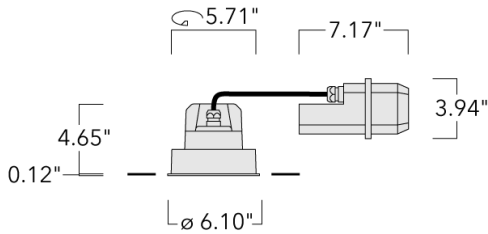

134-1921

we-ef

DOC120-FT LED [For Remodel]

Specifications

Material description

Body	Marine-grade, die-cast aluminium alloy
Lens	Safety glass lens
Colors	RAL9004 Black RAL9007 Grey Metallic RAL9016 White RAL8019 Dark Bronze
Gasket	Silicone CCG® Controlled Compression Gasket
Fasteners	PCS Polymer Coated Stainless Steel Hardware
Ingress protection	IP66
Impact resistance	IK07
Corrosion resistance	5CE

Electrical description

Power supply	Integral [ECG] electronic driver 120V-277V. 0-10V dimmable, to be specified with order.
Driver / Ballast	Integral EC electronic converter in thermally-separated compartment
Power factor	> 0.9

WE-EF LIGHTING USA, LLC

410-D Keystone Drive, 15086 Warrendale, PA 15086 - Phone: +1 724 742 0030

customersupport.usa@we-ef.com - <https://we-ef.com/us>

Subject to technical changes and errors. - Generated on 10/23/2024