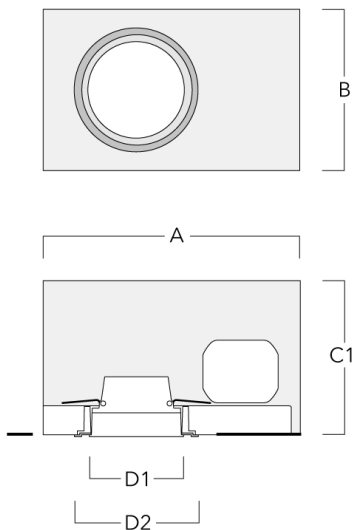

Mounting Accessories

Installation blackout, proud

Description	Part ID	A	B	C1	D1
BDO12-I	134-1748	383	272	192	155

Installation blackout, flush with shadow line

Description	Part ID	A	B	C1	D1	D2
BDO12-III	134-1749	383	272	192	155	198

Optical Accessories

Linear spread lens

Description	Part ID	C1
IO-180-DOC120-LED-FT	134-1781	103

Flood lens

Description	Part ID	C1
IO-360-DOC120-LED-FT	134-1782	103

134-1924

DOC120-FT LED

we-ef