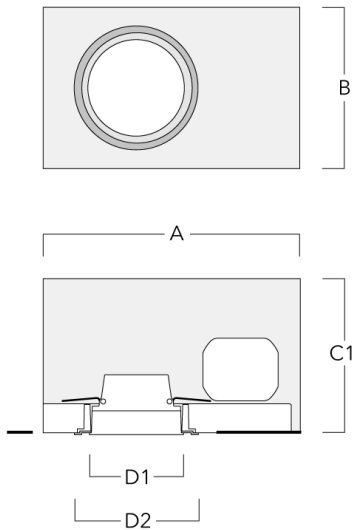

**Control**

**DALI interface**

---

Description	Part ID	C
DALI interface	430-0013	90

---

**Mounting Accessories**

**Installation blackout, proud**

Description	Part ID	A	B	C1	D1
BDO12-I	134-1748	383	272	192	155

**Installation blackout, flush with shadow line**

Description	Part ID	A	B	C1	D1	D2
BDO12-III	134-1749	383	272	192	155	198

**Optical Accessories**

**Linear spread lens**

---

Description	Part ID	C1
IO-180-DOC120-LED-FT	134-1781	103