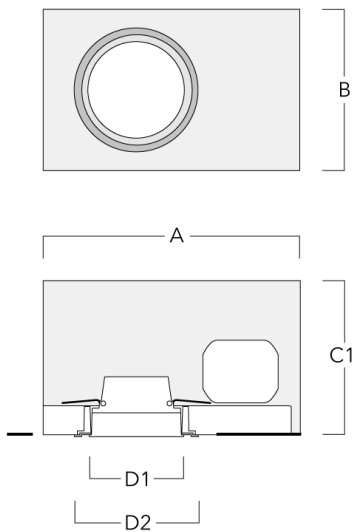

**Control**

**DALI interface**

---

Description	Part ID	C
DALI interface	430-0013	90

---

**Mounting Accessories**

**Installation blackout, proud**

Description	Part ID	A	B	C1	D1
BDO12-I	134-1748	383	272	192	155

**Installation blackout, flush with shadow line**

Description	Part ID	A	B	C1	D1	D2
BDO12-III	134-1749	383	272	192	155	198

**Optical Accessories**

**Linear spread lens**

---

Description	Part ID	C1
IO-180-DOC120-LED-FT	134-1781	103