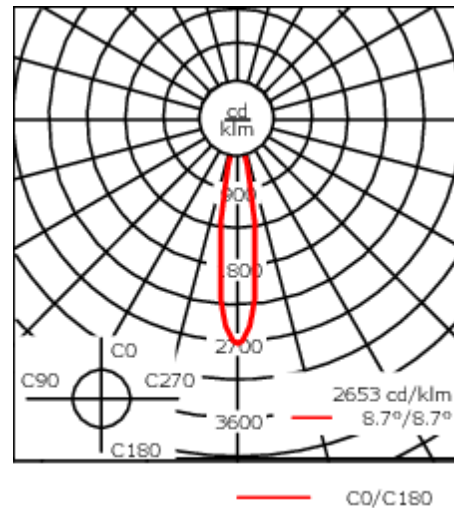

Specifications

Material description

Body	Marine-grade, die-cast aluminium alloy
Lens	Safety glass lens
Colours	RAL9004 Signal black RAL9006 White aluminium RAL9007 Grey aluminium RAL7016 Anthracite grey RAL9016 Traffic white
Gasket	Silicone CCG® Controlled Compression Gasket
Fasteners	PCS Polymer Coated Stainless Steel Hardware
Ingress protection	IP66
Impact resistance	IK07
Corrosion resistance	5CE

Electrical description

Power supply	220-240V / 50-60 Hz
Driver / Ballast	Standard. Optional DALI version available. To be specified at time of ordering.
Power factor	> 0.9

Additional information

Lifetime	Ta=25° L70B50 > 50000h
Energy efficiency class	D (Light source)

Fagerhult Lighting Ltd

33-34 Dolben Street, SE1 0UQ London, United Kingdom

<https://we-ef.com/uk>

Subject to technical changes and errors. - Generated on 23/11/2024