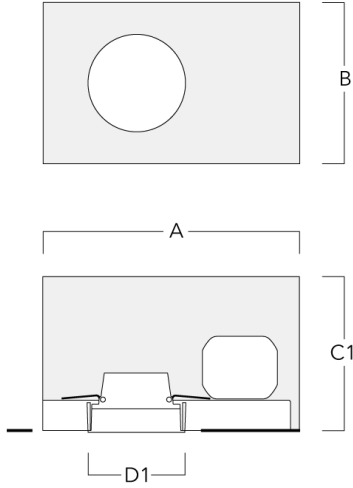

**Control**

**DALI interface**

---

Description	Part ID	C
DALI interface	430-0013	90

---

**Mounting Accessories**

**Installation blackout, proud**

Description	Part ID	A	B	C1	D1
BDO12-I	134-1748	383	272	192	155

**Installation blackout, flush with shadow line**

Description	Part ID	A	B	C1	D1	D2
BDO12-III	134-1749	383	272	192	155	198

**Optical Accessories**

**Linear spread lens**

---

Description	Part ID	C1
IO-180-DOC120-LED-FT	134-1781	103