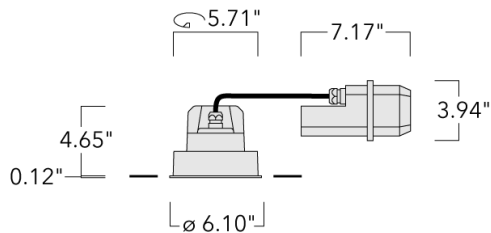

DOC120-FT LED [For Remodel]

Specifications

Material description

Body	Marine-grade, die-cast aluminium alloy
Lens	Safety glass lens
Colors	RAL9004 Black RAL9007 Grey Metallic RAL9016 White RAL8019 Dark Bronze
Gasket	Silicone CCG® Controlled Compression Gasket
Fasteners	PCS Polymer Coated Stainless Steel Hardware
Ingress protection	IP66
Impact resistance	IK07
Corrosion resistance	5CE

Electrical description

Power supply	Integral [ECG] electronic driver 120V-277V. 0-10V dimmable, to be specified with order.
Driver / Ballast	Integral EC electronic converter in thermally-separated compartment
Power factor	> 0.9

WE-EF LIGHTING USA, LLC

410-D Keystone Drive, 15086 Warrendale, PA 15086 - Phone: +1 724 742 0030
customersupport.usa@we-ef.com - <https://we-ef.com/us>
Subject to technical changes and errors. - Generated on 11/23/2024