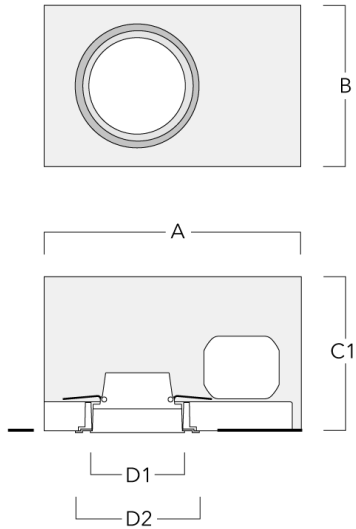

DOC120-FT LED [For Remodel]

Installation blackout, flush with shadow line

Description	Part ID	A	B	C1	D1	D2
BD012-III	134-1749	15.08	9.13	7.55	6.1	7.8