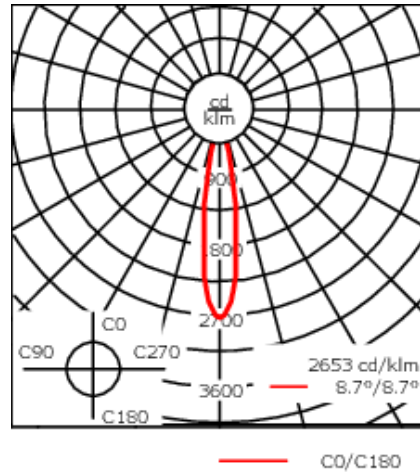

DOC120-FT LED [For Remodel]

Specifications

Material description

Body	Marine-grade, die-cast aluminium alloy
Lens	Safety glass lens
Colors	RAL9004 Black RAL9007 Grey Metallic RAL9016 White RAL8019 Dark Bronze
Gasket	Silicone CCG® Controlled Compression Gasket
Fasteners	PCS Polymer Coated Stainless Steel Hardware
Ingress protection	IP66
Impact resistance	IK07
Corrosion resistance	5CE

Electrical description

Power supply	Integral [ECG] electronic driver 120V-277V. 0-10V dimmable, to be specified with order.
Driver / Ballast	Integral EC electronic converter in thermally-separated compartment
Power factor	> 0.9

WE-EF LIGHTING USA, LLC

410-D Keystone Drive, 15086 Warrendale, PA 15086 - Phone: +1 724 742 0030
customersupport.usa@we-ef.com - <https://we-ef.com/us>
Subject to technical changes and errors. - Generated on 11/23/2024