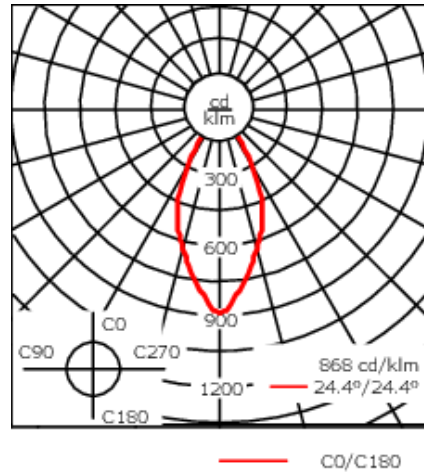

DOC140-FT LED [For Remodel]

Specifications

Material description

Body	Marine-grade, die-cast aluminium alloy
Lens	Safety glass lens
Colors	RAL9004 Black RAL9007 Grey Metallic RAL9016 White RAL8019 Dark Bronze
Gasket	Silicone CCG® Controlled Compression Gasket
Fasteners	PCS Polymer Coated Stainless Steel Hardware
Ingress protection	IP66
Impact resistance	IK07
Corrosion resistance	5CE

Electrical description

Power supply	Integral [ECG] electronic driver 120V-277V. 0-10V dimmable, to be specified with order.
Driver / Ballast	Integral EC electronic converter in thermally-separated compartment
Power factor	> 0.9

WE-EF LIGHTING USA, LLC

410-D Keystone Drive, 15086 Warrendale, PA 15086 - Phone: +1 724 742 0030
customersupport.usa@we-ef.com - <https://we-ef.com/us>
Subject to technical changes and errors. - Generated on 11/23/2024