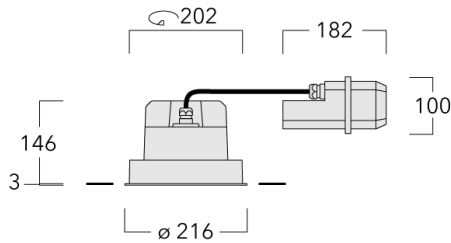

Specifications

Material description

Body	Marine-grade, die-cast aluminium alloy
Lens	Safety glass lens
Colours	RAL9004 Signal black RAL9006 White aluminium RAL9007 Grey aluminium RAL7016 Anthracite grey RAL9016 Traffic white
Gasket	Silicone CCG® Controlled Compression Gasket
Fasteners	PCS Polymer Coated Stainless Steel Hardware
Ingress protection	IP66
Impact resistance	IK07
Corrosion resistance	5CE

Electrical description

Power supply	220-240V / 50-60 Hz
Driver / Ballast	Standard. Optional DALI version available. To be specified at time of ordering.
Power factor	> 0.9

Additional information

Lifetime	Ta=25° L70B50 > 50000h
Energy efficiency class	D (Light source)

Fagerhult Lighting Ltd

33-34 Dolben Street, SE1 0UQ London, United Kingdom

<https://we-ef.com/uk>

Subject to technical changes and errors. - Generated on 23/10/2024