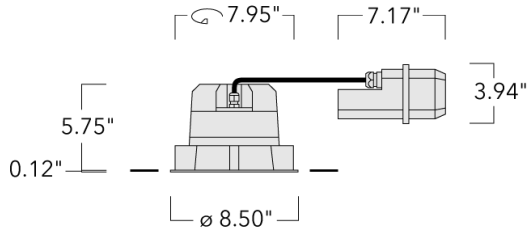

DOC140-FT LED [For Remodel]

Specifications

Material description

Body	Marine-grade, die-cast aluminium alloy
Lens	Safety glass lens
Colors	RAL9004 Black RAL9007 Grey Metallic RAL9016 White RAL8019 Dark Bronze
Gasket	Silicone CCG® Controlled Compression Gasket
Fasteners	PCS Polymer Coated Stainless Steel Hardware
Ingress protection	IP66
Impact resistance	IK07
Corrosion resistance	5CE

Electrical description

Power supply	Integral [ECG] electronic driver 120V-277V. 0-10V dimmable, to be specified with order.
Driver / Ballast	Integral EC electronic converter in thermally-separated compartment
Power factor	> 0.9

WE-EF LIGHTING USA, LLC

410-D Keystone Drive, 15086 Warrendale, PA 15086 - Phone: +1 724 742 0030
customersupport.usa@we-ef.com - <https://we-ef.com/us>
Subject to technical changes and errors. - Generated on 11/23/2024