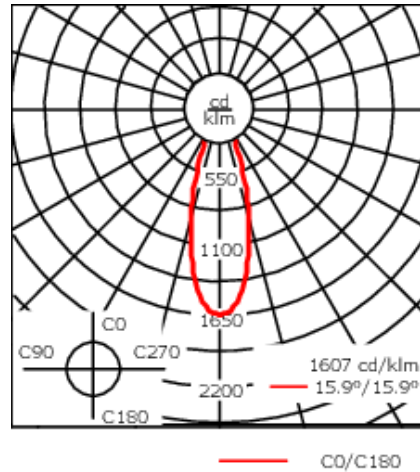

DOC140-FT LED [For Remodel]

Specifications

Material description

Body	Marine-grade, die-cast aluminium alloy
Lens	Safety glass lens
Colors	RAL9004 Black RAL9007 Grey Metallic RAL9016 White RAL8019 Dark Bronze
Gasket	Silicone CCG® Controlled Compression Gasket
Fasteners	PCS Polymer Coated Stainless Steel Hardware
Ingress protection	IP66
Impact resistance	IK07
Corrosion resistance	5CE

Electrical description

Power supply	Integral [ECG] electronic driver 120V-277V. 0-10V dimmable, to be specified with order.
Driver / Ballast	Integral EC electronic converter in thermally-separated compartment
Power factor	> 0.9

WE-EF LIGHTING USA, LLC

410-D Keystone Drive, 15086 Warrendale, PA 15086 - Phone: +1 724 742 0030
customersupport.usa@we-ef.com - <https://we-ef.com/us>
Subject to technical changes and errors. - Generated on 11/23/2024