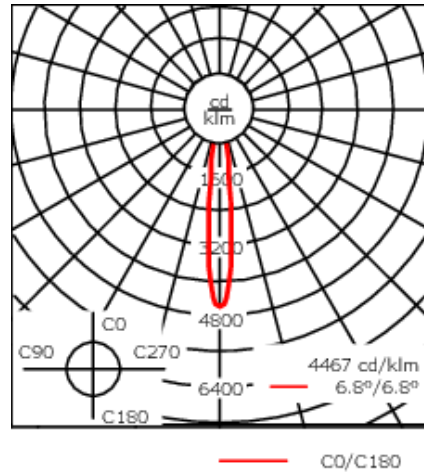

DOC140-FT LED [For Remodel]

Specifications

Material description

Body	Marine-grade, die-cast aluminium alloy
Lens	Safety glass lens
Colors	RAL9004 Black RAL9007 Grey Metallic RAL9016 White RAL8019 Dark Bronze
Gasket	Silicone CCG® Controlled Compression Gasket
Fasteners	PCS Polymer Coated Stainless Steel Hardware
Ingress protection	IP66
Impact resistance	IK07
Corrosion resistance	5CE

Electrical description

Power supply	Integral [ECG] electronic driver 120V-277V. 0-10V dimmable, to be specified with order.
Driver / Ballast	Integral EC electronic converter in thermally-separated compartment
Power factor	> 0.9

WE-EF LIGHTING USA, LLC

410-D Keystone Drive, 15086 Warrendale, PA 15086 - Phone: +1 724 742 0030
customersupport.usa@we-ef.com - <https://we-ef.com/us>
Subject to technical changes and errors. - Generated on 11/23/2024