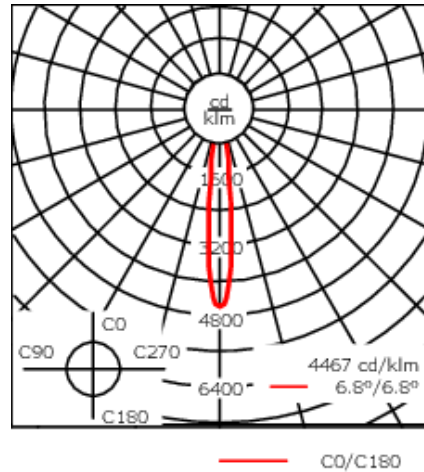

Example: XXX-XXXX - 9004 (Black)
+ XXX-XXXX (Accessory 1)

Weight	6.17 lb
Light distribution	symmetric, narrow beam [E]
Light source	LED-FT-37W (2700K)
CRI	80
Power supply	electronic gear
LEDs	1
Rated input power	42 W

Rated lumens (lm)

LED Lumen	1822.3
Total Lumen	1822.3
Ta	25

Nominal Lumen (lm)

LED Lumen	6130
Total Lumen	6130
Tc	25

WE-EF LIGHTING USA, LLC

410-D Keystone Drive, 15086 Warrendale, PA 15086 - Phone: +1 724 742 0030
customersupport.usa@we-ef.com - <https://we-ef.com/us>
Subject to technical changes and errors. - Generated on 11/23/2024