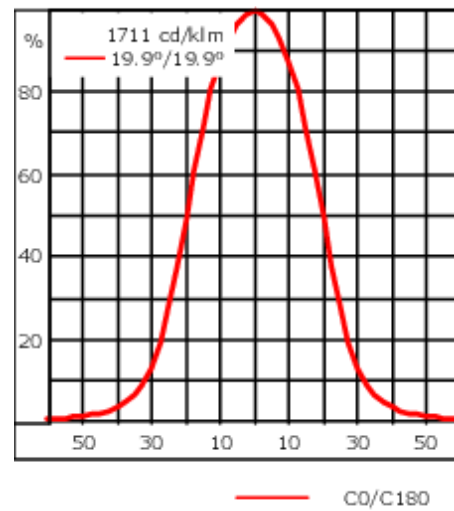

Specifications

Material description

Body	Marine-grade, die-cast aluminium alloy
Lens	Safety glass lens
Colours	RAL9004 Signal black RAL9007 Grey aluminium RAL7016 Anthracite grey RAL9016 Traffic white
Gasket	Silicone CCG® Controlled Compression Gasket
Fasteners	PCS hardware
Ingress protection	IP66
Impact resistance	IK07
Corrosion resistance	5CE

Electrical description

Power supply	220-240V / 50-60 Hz
Driver / Ballast	Integral EC electronic converter in thermally-separated compartment

Additional information

Lifetime	T_a=25° L90B10 > 90000h