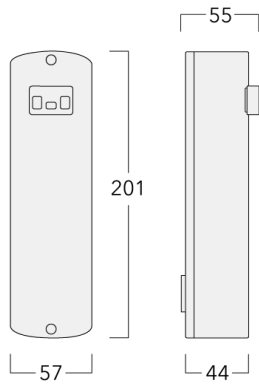

114-0182

KTY234 LED

we-ef

Control

Eco Step Dim® Motion

Description	Part ID
Eco Step Dim® Motion - Linked- Primary	430-0030

Eco Step Dim® Motion - Linked- Secondary	430-0031