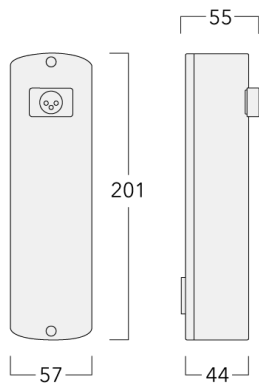

Fagerhult Lighting Ltd

33-34 Dolben Street, SE1 0UQ London, United Kingdom

<https://we-ef.com/uk>

Subject to technical changes and errors. - Generated on 23/10/2024