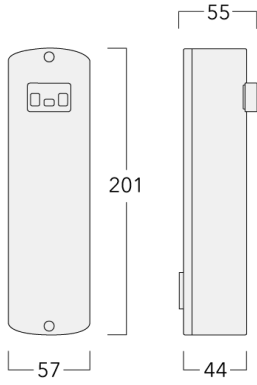

114-0182

KTY234 LED

we-ef

Description	Part ID
Eco Step Dim® Motion - Stand-Alone	430-0037

Fagerhult Lighting Ltd

33-34 Dolben Street, SE1 0UQ London, United Kingdom

<https://we-ef.com/uk>

Subject to technical changes and errors. - Generated on 23/10/2024