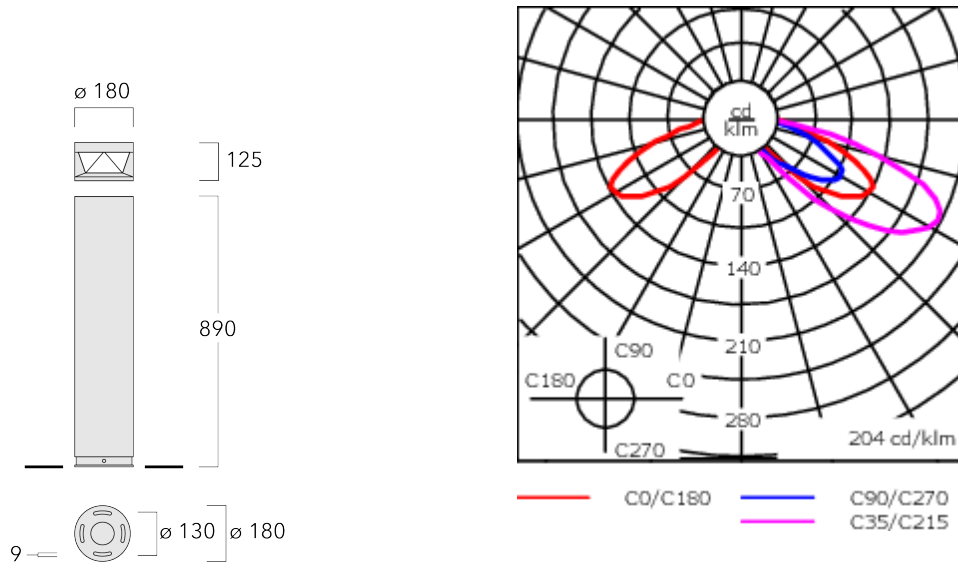

Specifications

Material description

Body	Marine-grade, all-aluminium construction
Lens	Polycarbonate
Colours	RAL9004 Signal black RAL9006 White aluminium RAL9007 Grey aluminium RAL7016 Anthracite grey RAL9016 Traffic white
Gasket	Silicone CCG® Controlled Compression Gasket
Fasteners	PCS Polymer Coated Stainless Steel Hardware
Ingress protection	IP66
Impact resistance	IK10
Corrosion resistance	5CE

Electrical description

Power supply	220-240V / 50-60 Hz
Driver / Ballast	Standard. Optional DALI version available. To be specified at time of ordering.
Surge protection	10/10kV

Additional information

Lifetime	Ta=25° L90B10 > 90000h
Energy efficiency class	C-D (Light source)

Fagerhult Lighting Ltd

33-34 Dolben Street, SE1 0UQ London, United Kingdom

<https://we-ef.com/uk>

Subject to technical changes and errors. - Generated on 23/10/2024