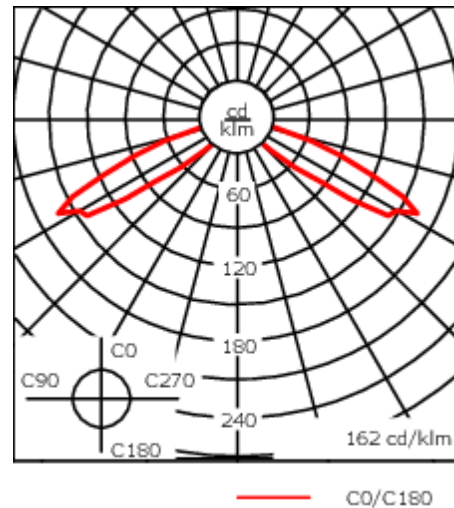

117-0321

ZFY230 LED-FT

we-ef

Specifications

Material description

Body	Marine-grade, all-aluminium construction
Lens	Polycarbonate lens
Colours	RAL9004 Signal black RAL9006 White aluminium RAL9007 Grey aluminium RAL7016 Anthracite grey RAL9016 Traffic white
Gasket	Silicone CCG® Controlled Compression Gasket
Fasteners	PCS Polymer Coated Stainless Steel Hardware
Ingress protection	IP66
Impact resistance	IK10
Corrosion resistance	5CE

Electrical description

Power supply	220-240V / 50-60 Hz
Driver / Ballast	Standard. Optional DALI version available. To be specified at time of ordering.
Surge protection	10/10kV (SP10)

Additional information

Lifetime	Ta=25° L70B50 > 50000h
Energy efficiency class	D-E (Light source)

WE-EF LEUCHTEN GmbH

Töpinger Straße 16, 29646 Bispingen, Germany - Phone: +49 5194 909-0

info@we-ef.com - <https://we-ef.com>

Subject to technical changes and errors. - Generated on 23/10/2024