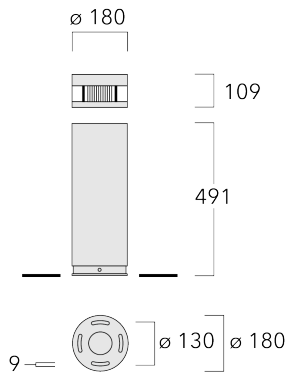

Optional Eco Step Dim® Motion version available. To be specified at time of ordering.

Supplied as a complete luminaire (luminaire head and standpipe). Please note: The standpipe height must be entered for the photometric calculation.

Weight	7.80 kg
Light distribution	symmetric distribution [C60]
Light source	LED-FT-17W / 500 mA - 2700 K
CRI	80
Power supply	EC
LEDs	1
Rated input power	20 W

Rated lumens (lm)

LED Lumen	1086.2
Total Lumen	1086.2
Ta	25

Nominal Lumen (lm)

LED Lumen	2935
Total Lumen	2935
Tc	25

117-0321**ZFY230 LED-FT****we-ef**

Specifications

Material description

Body	Marine-grade, all-aluminium construction
Lens	Polycarbonate lens
Colours	<div style="display: flex; align-items: center;"> <div style="width: 20px; height: 15px; background-color: black; margin-right: 5px;"></div> RAL9004 Signal black </div> <div style="display: flex; align-items: center; margin-top: 5px;"> <div style="width: 20px; height: 15px; background-color: #cccccc; margin-right: 5px;"></div> RAL9006 White aluminium </div> <div style="display: flex; align-items: center; margin-top: 5px;"> <div style="width: 20px; height: 15px; background-color: #808080; margin-right: 5px;"></div> RAL9007 Grey aluminium </div> <div style="display: flex; align-items: center; margin-top: 5px;"> <div style="width: 20px; height: 15px; background-color: #333333; margin-right: 5px;"></div> RAL7016 Anthracite grey </div> <div style="display: flex; align-items: center; margin-top: 5px;"> <div style="width: 20px; height: 15px; background-color: #e0e0e0; margin-right: 5px;"></div> RAL9016 Traffic white </div>
Gasket	Silicone CCG® Controlled Compression Gasket
Fasteners	PCS Polymer Coated Stainless Steel Hardware
Ingress protection	IP66
Impact resistance	IK10
Corrosion resistance	5CE