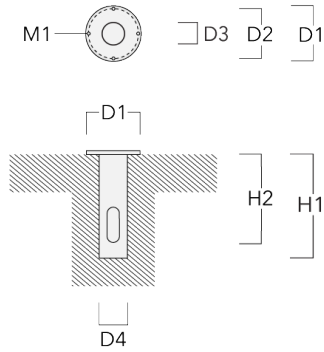

Mounting Accessories

Planted root

Description	Part ID	D1	D2	D3	D4	H1	H2	M1	Weight (kg)
Planted root ESV4	300-0461	145	130	60	89	400	350	8	3.83

117-0321

ZFY230 LED-FT

we-ef

Optical Accessories

Light shield