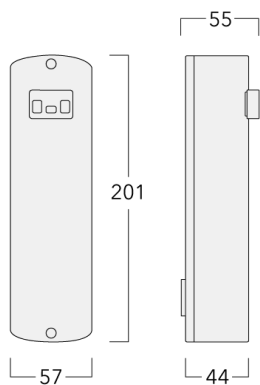

info@we-ef.com - <https://we-ef.com>

Subject to technical changes and errors. - Generated on 23/10/2024

117-0321

ZFY230 LED-FT

we-ef

Description	Part ID
Eco Step Dim® Motion - Stand-Alone	430-0037

WE-EF LEUCHTEN GmbH