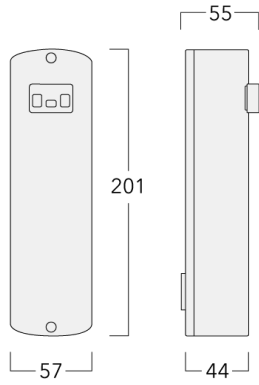

117-0321

ZFY230 LED-FT

we-ef

Description	Part ID
Eco Step Dim® Motion - Linked- Primary	430-0030

Eco Step Dim® Motion - Linked- Secondary	430-0031