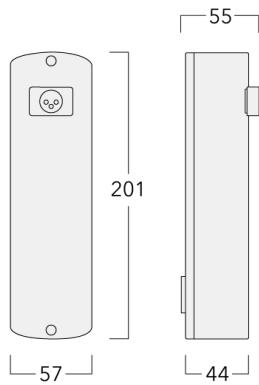

WE-EF LEUCHTEN GmbH

Töpinger Straße 16, 29646 Bispingen, Germany - Phone: +49 5194 909-0

info@we-ef.com - <https://we-ef.com>

Subject to technical changes and errors. - Generated on 23/10/2024