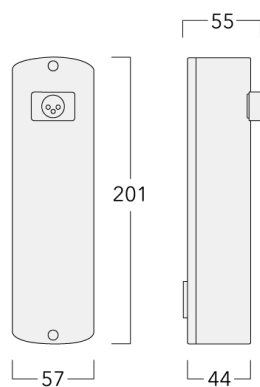

Eco Step Dim® Motion - Linked-Secondary	430-0031