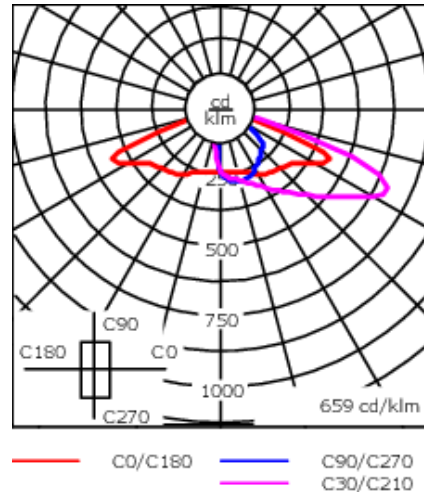

Specifications

Material description

Body	Marine-grade, all-aluminium construction. Pole section features galvanised steel reinforcement core
Lens	RFC_R_ Reflection Free Contour main lens
Colors	 RAL9004 Black RAL9007 Grey Metallic RAL9016 White RAL8019 Dark Bronze
Gasket	Silicone CCG® Controlled Compression Gasket
Fasteners	PCS Polymer Coated Stainless Steel Hardware
Ingress protection	IP66/IP67
Impact resistance	IK10
Corrosion resistance	5CE

Electrical description

Power supply	Integral [ECG] electronic driver 120V-277V. 0-10V dimmable, to be specified with order.
Driver / Ballast	Integral EC electronic converter
Power factor	> 0.9

WE-EF LIGHTING USA, LLC

410-D Keystone Drive, 15086 Warrendale, PA 15086 - Phone: +1 724 742 0030

customersupport.usa@we-ef.com - <https://we-ef.com/us>

Subject to technical changes and errors. - Generated on 10/23/2024