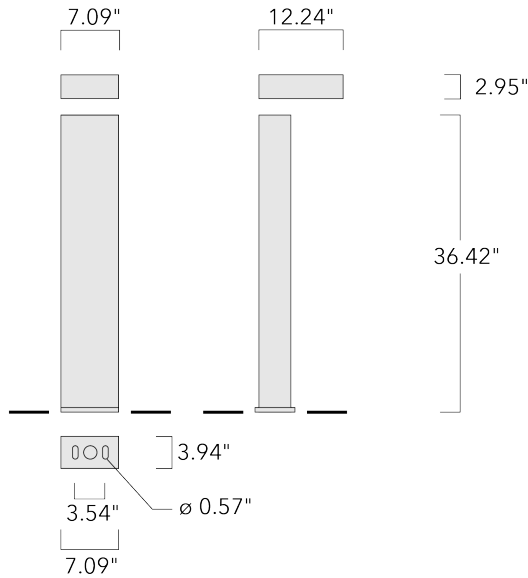

Specifications

Material description

Body	Marine-grade, all-aluminium construction. Pole section features galvanised steel reinforcement core
Lens	RFC_R_ Reflection Free Contour main lens
Colors	 RAL9004 Black RAL9007 Grey Metallic RAL9016 White RAL8019 Dark Bronze
Gasket	Silicone CCG® Controlled Compression Gasket
Fasteners	PCS Polymer Coated Stainless Steel Hardware
Ingress protection	IP66/IP67
Impact resistance	IK10
Corrosion resistance	5CE

Electrical description

Power supply	Integral [ECG] electronic driver 120V-277V. 0-10V dimmable, to be specified with order.
Driver / Ballast	Integral EC electronic converter
Power factor	> 0.9

WE-EF LIGHTING USA, LLC

410-D Keystone Drive, 15086 Warrendale, PA 15086 - Phone: +1 724 742 0030

customersupport.usa@we-ef.com - <https://we-ef.com/us>

Subject to technical changes and errors. - Generated on 10/23/2024