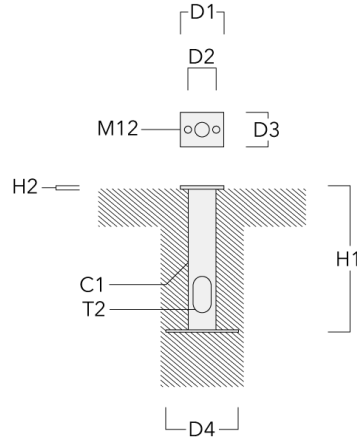

114-0190

PSY424 LED

we-ef

Mounting Accessories

Planted root

Description	Part ID	C1	D1	D2	D3	D4	H1	H2	T2	Weight (lb)
Planted root ESV2	300-9115	2.99	4.72	3.54	3.74	7.87	15.75	0.39	62 x 100	8.37

WE-EF LIGHTING USA, LLC