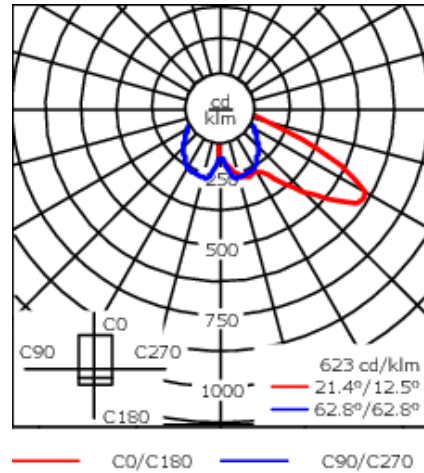

Example: XXX-XXXX-9004 (Black)
+ XXX-XXXX (Accessory 1)

For DarkSky compliant configurations of this product, please find the spec sheet and DarkSky certificate in the library.

Weight	33.22 lb
Light distribution	[A60] Type IV Very Short
Light source	LED-6/12W / 700 mA - 2700 K
CRI	80
Power supply	electronic gear
LEDs	6
Rated input power	14.5 W

Nominal Lumen (lm)

LED Lumen	270
Total Lumen	1620
Tj	85

Rated lumens (lm)

LED Lumen	220.9
Total Lumen	1325.7
Ta	25

WE-EF LIGHTING USA, LLC

410-D Keystone Drive, 15086 Warrendale, PA 15086 - Phone: +1 724 742 0030
customersupport.usa@we-ef.com - <https://we-ef.com/us>
Subject to technical changes and errors. - Generated on 10/23/2024