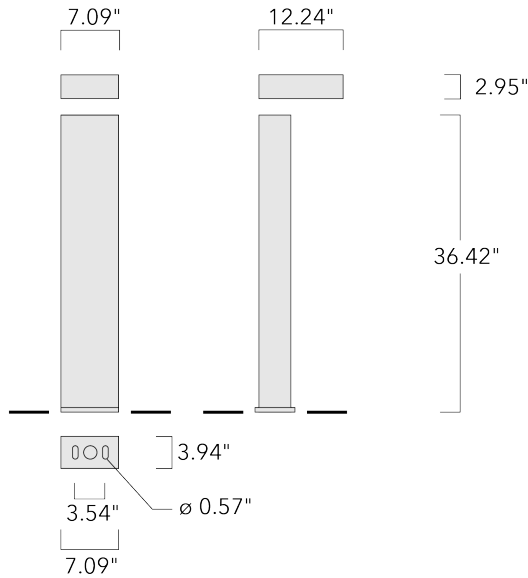

Example: XXX-XXXX-9004 (Black)
+ XXX-XXXX (Accessory 1)

For DarkSky compliant configurations of this product, please find the spec sheet and DarkSky certificate in the library.

Weight	33.22 lb
Light distribution	[A60] Type IV Very Short
Light source	LED-6/12W / 700 mA - 2700 K
CRI	80
Power supply	electronic gear
LEDs	6
Rated input power	14.5 W

Nominal Lumen (lm)

LED Lumen	270
Total Lumen	1620
Tj	85

Rated lumens (lm)

LED Lumen	220.9
Total Lumen	1325.7
Ta	25

WE-EF LIGHTING USA, LLC

410-D Keystone Drive, 15086 Warrendale, PA 15086 - Phone: +1 724 742 0030
customersupport.usa@we-ef.com - <https://we-ef.com/us>
Subject to technical changes and errors. - Generated on 10/23/2024