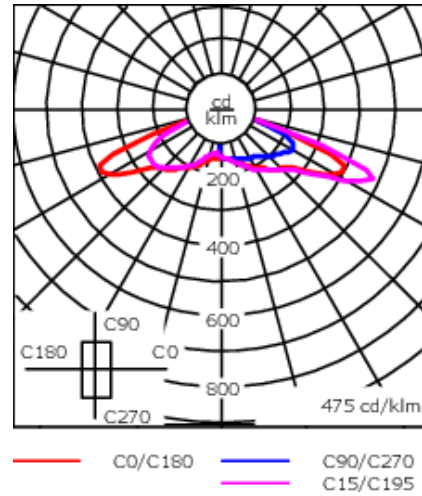

Example: XXX-XXXX-9004 (Black)  
+ XXX-XXXX (Accessory 1)

For DarkSky compliant configurations of this product, please find the spec sheet and DarkSky certificate in the library.

Weight	52.91 lb
Light distribution	[R65] Type IV Medium
Light source	LED-6/18W / 1050 mA - 2700 K
CRI	80
Power supply	electronic gear
LEDs	6
Rated input power	21 W

**Nominal Lumen (lm)**

LED Lumen	410
Total Lumen	2460
Tj	85

**Rated lumens (lm)**

LED Lumen	303.5
Total Lumen	1820.7
Ta	25

**WE-EF LIGHTING USA, LLC**

410-D Keystone Drive, 15086 Warrendale, PA 15086 - Phone: +1 724 742 0030  
customersupport.usa@we-ef.com - <https://we-ef.com/us>  
Subject to technical changes and errors. - Generated on 11/23/2024

## Specifications