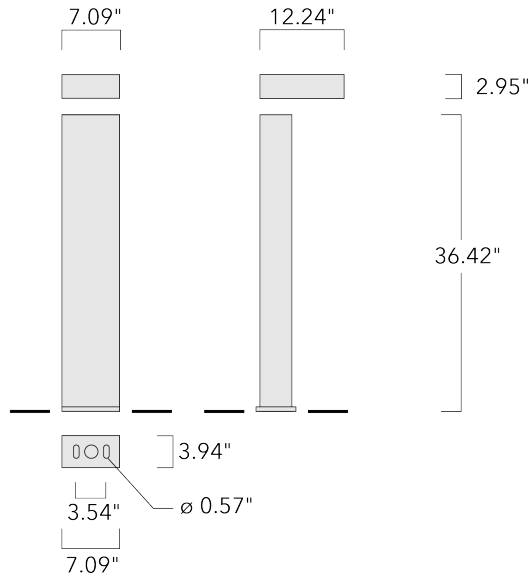

Example: XXX-XXXX-9004 (Black)  
+ XXX-XXXX (Accessory 1)

For DarkSky compliant configurations of this product, please find the spec sheet and DarkSky certificate in the library.

Weight	52.91 lb
Light distribution	[R65] Type IV Medium
Light source	LED-6/18W / 1050 mA - 2700 K
CRI	80
Power supply	electronic gear
LEDs	6
Rated input power	21 W

**Nominal Lumen (lm)**

LED Lumen	410
Total Lumen	2460
Tj	85

**Rated lumens (lm)**

LED Lumen	303.5
Total Lumen	1820.7
Ta	25

**WE-EF LIGHTING USA, LLC**

410-D Keystone Drive, 15086 Warrendale, PA 15086 - Phone: +1 724 742 0030  
customersupport.usa@we-ef.com - <https://we-ef.com/us>  
Subject to technical changes and errors. - Generated on 11/23/2024