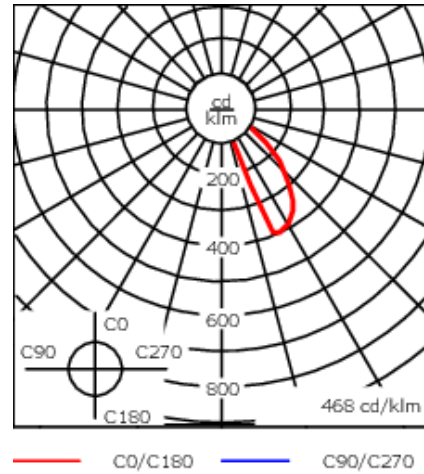

Specifications

Material description

Body	Marine-grade, all-aluminium construction
Lens	Diffused glass
Colors	RAL9004 Black RAL9007 Grey Metallic RAL9016 White RAL8019 Dark Bronze
Gasket	Silicone CCG® Controlled Compression Gasket
Fasteners	PCS Polymer Coated Stainless Steel Hardware
Ingress protection	IP66
Impact resistance	IK10
Corrosion resistance	5CE

Electrical description

Power supply	Integral [ECG] electronic driver 120V-277V. 0-10V dimmable, to be specified with order.
Driver / Ballast	Integral EC electronic converter
Surge protection	Integral 10kV Surge Protector

WE-EF LIGHTING USA, LLC

410-D Keystone Drive, 15086 Warrendale, PA 15086 - Phone: +1 724 742 0030
customersupport.usa@we-ef.com - <https://we-ef.com/us>
Subject to technical changes and errors. - Generated on 11/23/2024