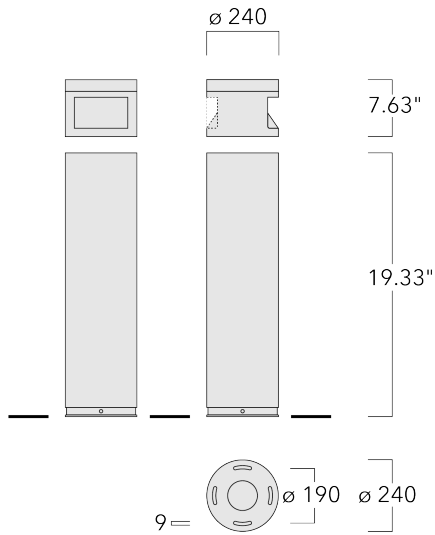

Specifications

Material description

Body	Marine-grade, all-aluminium construction
Lens	Diffused glass
Colors	RAL9004 Black RAL9007 Grey Metallic RAL9016 White RAL8019 Dark Bronze
Gasket	Silicone CCG® Controlled Compression Gasket
Fasteners	PCS Polymer Coated Stainless Steel Hardware
Ingress protection	IP66
Impact resistance	IK10
Corrosion resistance	5CE

Electrical description

Power supply	Integral [ECG] electronic driver 120V-277V. 0-10V dimmable, to be specified with order.
Driver / Ballast	Integral EC electronic converter
Surge protection	Integral 10kV Surge Protector

WE-EF LIGHTING USA, LLC

410-D Keystone Drive, 15086 Warrendale, PA 15086 - Phone: +1 724 742 0030
customersupport.usa@we-ef.com - <https://we-ef.com/us>
Subject to technical changes and errors. - Generated on 11/23/2024