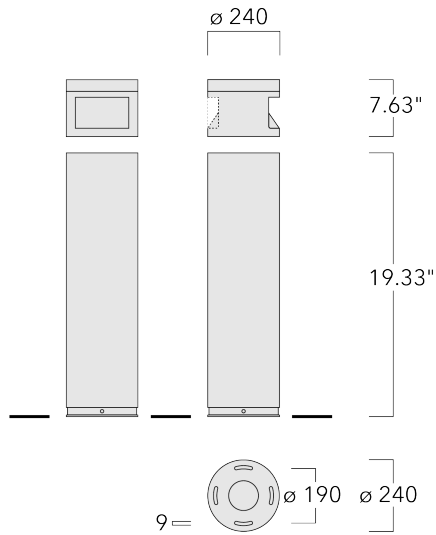

Specifications

Material description

Body	Marine-grade, all-aluminium construction
Lens	Diffused glass
Colors	RAL9004 Black RAL9007 Grey Metallic RAL9016 White RAL8019 Dark Bronze
Gasket	Silicone CCG® Controlled Compression Gasket
Fasteners	PCS Polymer Coated Stainless Steel Hardware
Ingress protection	IP66
Impact resistance	IK10
Corrosion resistance	5CE

Electrical description

Power supply	Integral [ECG] electronic driver 120V-277V. 0-10V dimmable, to be specified with order.
Driver / Ballast	Integral EC electronic converter
Surge protection	Integral 10kV Surge Protector

WE-EF LIGHTING USA, LLC

410-D Keystone Drive, 15086 Warrendale, PA 15086 - Phone: +1 724 742 0030
customersupport.usa@we-ef.com - <https://we-ef.com/us>
Subject to technical changes and errors. - Generated on 06/08/2025