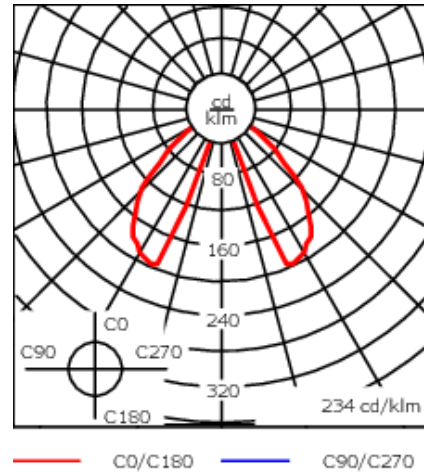

Specifications

Material description

Body	Marine-grade, all-aluminium construction
Lens	Diffused glass
Colors	RAL9004 Black RAL9007 Grey Metallic RAL9016 White RAL8019 Dark Bronze
Gasket	Silicone CCG® Controlled Compression Gasket
Fasteners	PCS Polymer Coated Stainless Steel Hardware
Ingress protection	IP66
Impact resistance	IK10
Corrosion resistance	5CE

Electrical description

Power supply	Integral [ECG] electronic driver 120V-277V. 0-10V dimmable, to be specified with order.
Driver / Ballast	Integral EC electronic converter
Surge protection	Integral 10kV Surge Protector

WE-EF LIGHTING USA, LLC

410-D Keystone Drive, 15086 Warrendale, PA 15086 - Phone: +1 724 742 0030
customersupport.usa@we-ef.com - <https://we-ef.com/us>
Subject to technical changes and errors. - Generated on 06/08/2025