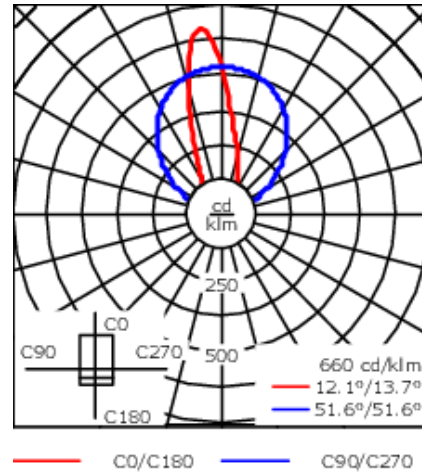

Specifications

Material description

Body	Marine-grade, all-aluminium construction
Lens	PMMA
Colors	RAL9004 Black RAL9007 Grey Metallic RAL9016 White RAL8019 Dark Bronze
Gasket	Silicone rubber gasket
Fasteners	PCS Polymer Coated Stainless Steel hardware
Ingress protection	IP67
Impact resistance	IK09
Corrosion resistance	5CE Corrosion protection system

Electrical description

Power supply	Integral [ECG] electronic driver 120V-277V. 0-10V dimmable, to be specified with order.
Driver / Ballast	Separate LED driver with 0-10V Interface

WE-EF LIGHTING USA, LLC

410-D Keystone Drive, 15086 Warrendale, PA 15086 - Phone: +1 724 742 0030

customersupport.usa@we-ef.com - <https://we-ef.com/us>

Subject to technical changes and errors. - Generated on 11/23/2024