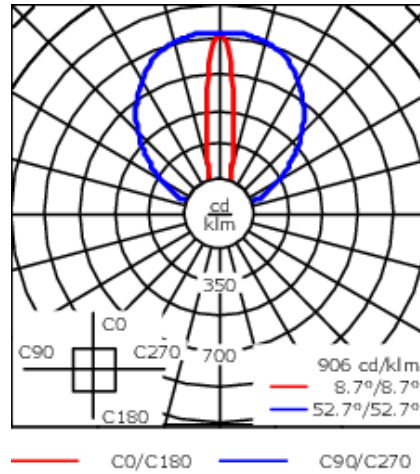

Specifications

Material description

Body	Marine-grade, all-aluminium construction
Lens	PMMA
Colors	RAL9004 Black RAL9007 Grey Metallic RAL9016 White RAL8019 Dark Bronze
Gasket	Silicone rubber gasket
Fasteners	PCS Polymer Coated Stainless Steel hardware
Ingress protection	IP67
Impact resistance	IK09
Corrosion resistance	5CE Corrosion protection system

Electrical description

Power supply	Integral [ECG] electronic driver 120V-277V. 0-10V dimmable, to be specified with order.
Driver / Ballast	Separate LED driver with 0-10V Interface

WE-EF LIGHTING USA, LLC

410-D Keystone Drive, 15086 Warrendale, PA 15086 - Phone: +1 724 742 0030

customersupport.usa@we-ef.com - <https://we-ef.com/us>

Subject to technical changes and errors. - Generated on 11/23/2024