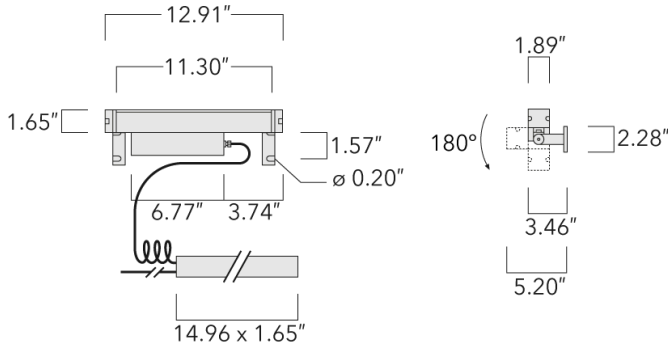

Specifications

Material description

Body	Marine-grade, all-aluminium construction
Lens	PMMA
Colors	RAL9004 Black RAL9007 Grey Metallic RAL9016 White RAL8019 Dark Bronze
Gasket	Silicone rubber gasket
Fasteners	PCS Polymer Coated Stainless Steel hardware
Ingress protection	IP67
Impact resistance	IK09
Corrosion resistance	5CE Corrosion protection system

Electrical description

Power supply	Integral [ECG] electronic driver 120V-277V. 0-10V dimmable, to be specified with order.
Driver / Ballast	Separate LED driver with 0-10V Interface

WE-EF LIGHTING USA, LLC

410-D Keystone Drive, 15086 Warrendale, PA 15086 - Phone: +1 724 742 0030

customersupport.usa@we-ef.com - <https://we-ef.com/us>

Subject to technical changes and errors. - Generated on 11/23/2024