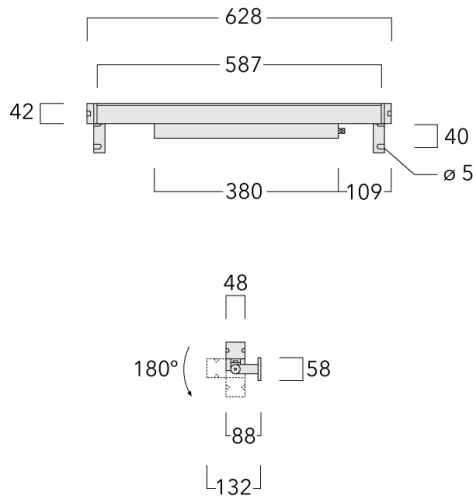

Specifications

Material description

Body	Marine-grade, all-aluminium construction
Lens	PMMA
Colours	RAL9004 Signal black RAL9006 White aluminium RAL9007 Grey aluminium RAL7016 Anthracite grey RAL9016 Traffic white
Gasket	Silicone rubber gasket
Fasteners	PCS Polymer Coated Stainless Steel Hardware
Ingress protection	IP67
Impact resistance	IK09
Corrosion resistance	5CE

Electrical description

Power supply	220-240V / 50-60 Hz
Driver / Ballast	Integral LED driver with DALI Interface

Additional information

Lifetime	Ta=25° L90B10 > 90000h
Energy efficiency class	D (Light source)

WE-EF LEUCHTEN GmbH

Töpinger Straße 16, 29646 Bispingen, Germany - Phone: +49 5194 909-0
info@we-ef.com - <https://we-ef.com>

Subject to technical changes and errors. - Generated on 23/11/2024