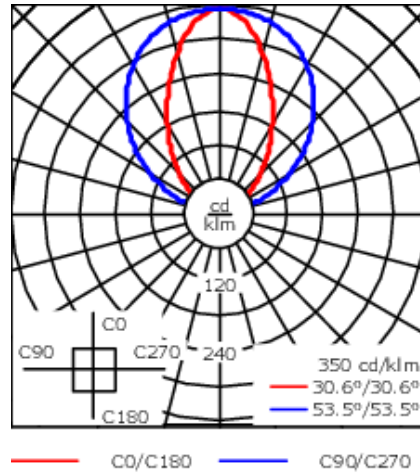

Specify product with 7 Digit product code - Finish Color. Accessories, such as mounting, optical, and electrical, must be specified separately.

Example: XXX-XXXX-9004 (Black)
+ XXX-XXXX (Accessory 1)

Weight	5.40 lb
Light distribution	symmetric linear, wide beam [LW]
Light source	LED-32/20W / 225 mA - 2700 K
CRI	80
Power supply	electronic gear
LEDs	32
Rated input power	23.5 W

Nominal Lumen (lm)

LED Lumen	90
Total Lumen	2880
Tj	85

Rated lumens (lm)

LED Lumen	59.9
Total Lumen	1915.7
Ta	25

WE-EF LIGHTING USA, LLC

410-D Keystone Drive, 15086 Warrendale, PA 15086 - Phone: +1 724 742 0030
customersupport.usa@we-ef.com - <https://we-ef.com/us>
Subject to technical changes and errors. - Generated on 11/23/2024