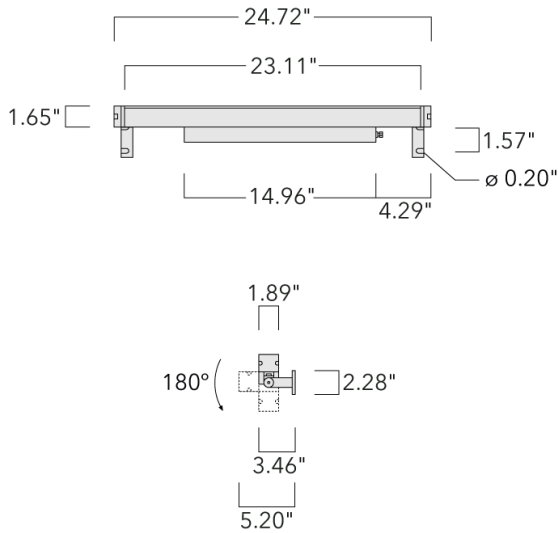

Description

IP67. Class I. IK09. Marine-grade, all aluminum construction. 5CE superior corrosion protection including PCS hardware. Silicone CCG® Controlled Compression Gasket. Linear PMMA LED lens, PMMA cover. 4 ft connecting cable, UV stabilized, PVC free. Integral LED driver; separate driver on request at time of order. 0-10V Dimming comes standard with luminaire. Luminaire is factory-sealed and does not need to be opened during installation and can be tilted up to 180°.

Specify product with 7 Digit product code - Finish Color. Accessories, such as mounting, optical, and electrical, must be specified separately.

Example: XXX-XXXX-9004 (Black)
+ XXX-XXXX (Accessory 1)

Weight	5.40 lb
Light distribution	symmetric linear, wide beam [LW]
Light source	LED-32/20W / 225 mA - 2700 K
CRI	80
Power supply	electronic gear
LEDs	32
Rated input power	23.5 W

Nominal Lumen (lm)

LED Lumen	90
Total Lumen	2880
Tj	85

Rated lumens (lm)

LED Lumen	59.9
Total Lumen	1915.7
Ta	25

WE-EF LIGHTING USA, LLC

410-D Keystone Drive, 15086 Warrendale, PA 15086 - Phone: +1 724 742 0030
customersupport.usa@we-ef.com - <https://we-ef.com/us>
Subject to technical changes and errors. - Generated on 11/23/2024