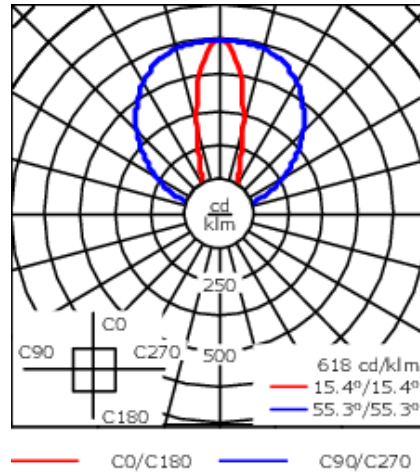

Specifications

Material description

Body	Marine-grade, all-aluminium construction
Lens	PMMA
Colors	RAL9004 Black RAL9007 Grey Metallic RAL9016 White RAL8019 Dark Bronze
Fasteners	PCS Polymer Coated Stainless Steel Hardware
Ingress protection	IP67
Impact resistance	IK09
Corrosion resistance	5CE

Electrical description

Power supply	Integral [ECG] electronic driver 120V-277V. 0-10V dimmable, to be specified with order.
Driver / Ballast	LED driver with DALI Interface