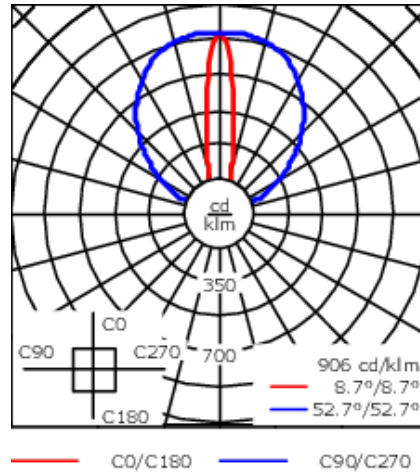

Specifications

Material description

Body	Marine-grade, all-aluminium construction
Lens	PMMA
Colors	RAL9004 Black RAL9007 Grey Metallic RAL9016 White RAL8019 Dark Bronze
Fasteners	PCS Polymer Coated Stainless Steel Hardware
Ingress protection	IP67
Impact resistance	IK09
Corrosion resistance	5CE

Electrical description

Power supply	Integral [ECG] electronic driver 120V-277V. 0-10V dimmable, to be specified with order.
Driver / Ballast	LED driver with DALI Interface