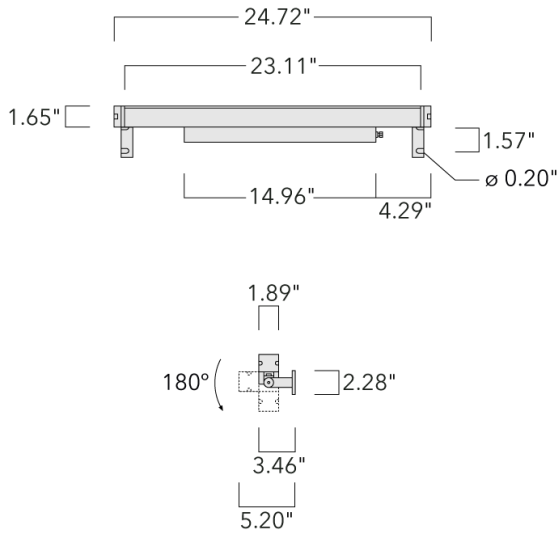

Specifications

Material description

Body	Marine-grade, all-aluminium construction
Lens	PMMA
Colors	RAL9004 Black RAL9007 Grey Metallic RAL9016 White RAL8019 Dark Bronze
Fasteners	PCS Polymer Coated Stainless Steel Hardware
Ingress protection	IP67
Impact resistance	IK09
Corrosion resistance	5CE

Electrical description

Power supply	Integral [ECG] electronic driver 120V-277V. 0-10V dimmable, to be specified with order.
Driver / Ballast	LED driver with DALI Interface