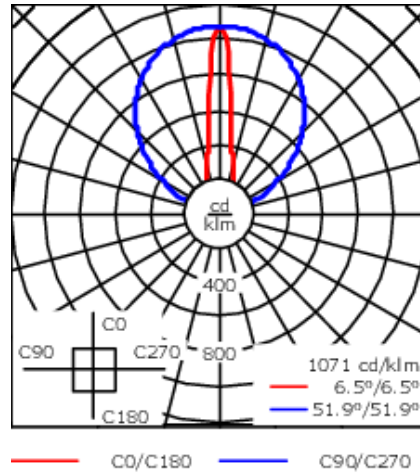

Specify product with 7 Digit product code - Finish Color. Accessories, such as mounting, optical, and electrical, must be specified separately.

Example: XXX-XXXX-9004 (Black)
+ XXX-XXXX (Accessory 1)

Weight	5.40 lb
Light distribution	symmetric linear, very narrow beam [LVN]
Light source	LED-32/20W / 225 mA - 2700 K
CRI	80
Power supply	electronic gear
LEDs	32
Rated input power	23.5 W

Nominal Lumen (lm)

LED Lumen	90
Total Lumen	2880
Tj	85

Rated lumens (lm)

LED Lumen	75.2
Total Lumen	2405.9
Ta	25

WE-EF LIGHTING USA, LLC

410-D Keystone Drive, 15086 Warrendale, PA 15086 - Phone: +1 724 742 0030
customersupport.usa@we-ef.com - <https://we-ef.com/us>
Subject to technical changes and errors. - Generated on 11/23/2024