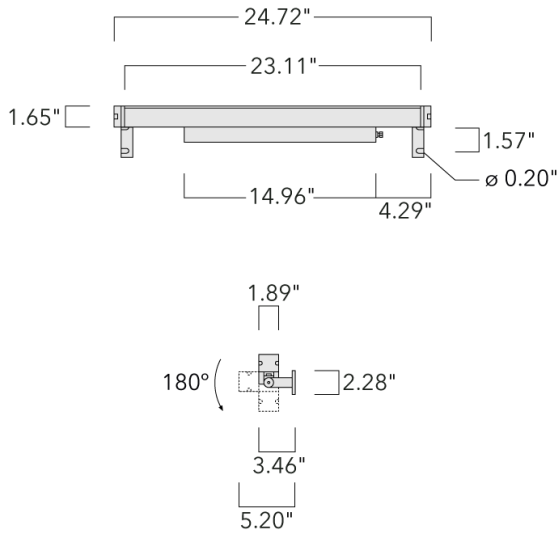

Description

IP67. Class I. IK09. Marine-grade, all aluminum construction. 5CE superior corrosion protection including PCS hardware. Silicone CCG® Controlled Compression Gasket. Linear PMMA LED lens, PMMA cover. 4 ft connecting cable, UV stabilized, PVC free. Integral LED driver; separate driver on request at time of order. 0-10V Dimming comes standard with luminaire. Luminaire is factory-sealed and does not need to be opened during installation and can be tilted up to 180°.

Specify product with 7 Digit product code - Finish Color. Accessories, such as mounting, optical, and electrical, must be specified separately.

Example: XXX-XXXX-9004 (Black)
+ XXX-XXXX (Accessory 1)

Weight	5.40 lb
Light distribution	symmetric linear, very narrow beam [LVN]
Light source	LED-32/20W / 225 mA - 2700 K
CRI	80
Power supply	electronic gear
LEDs	32
Rated input power	23.5 W

Nominal Lumen (lm)

LED Lumen	90
Total Lumen	2880
Tj	85

Rated lumens (lm)

LED Lumen	75.2
Total Lumen	2405.9
Ta	25

WE-EF LIGHTING USA, LLC

410-D Keystone Drive, 15086 Warrendale, PA 15086 - Phone: +1 724 742 0030
customersupport.usa@we-ef.com - <https://we-ef.com/us>
Subject to technical changes and errors. - Generated on 11/23/2024