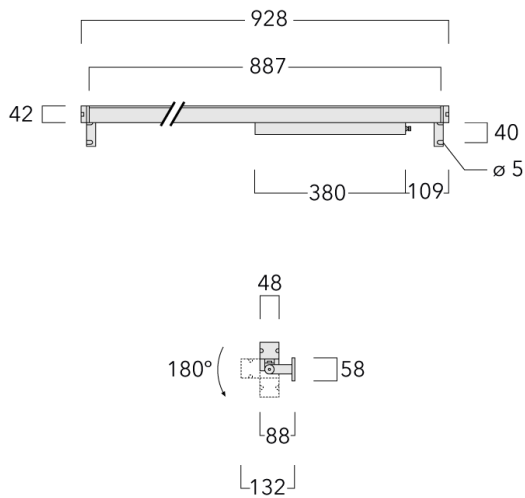

Description

IP67, Class I. IK09. Marine-grade, all aluminium construction. 5CE superior corrosion protection including PCS hardware. Silicone rubber gasket. PMMA main lens. Linear PMMA LED lens. 1.2 m connecting cable, UV stabilized, PVC free. Luminaire is factory sealed and does not need to be opened during installation and can be tilted up to 180°. Integral LED driver with DALI interface.

Separate LED driver on request.

Weight	3.25 kg
Light distribution	symmetric linear, wide beam [LB]
Light source	LED-48/30W / 225 mA - 2700 K
CRI	80
Power supply	EC
LEDs	48
Rated input power	33.5 W
Nominal Lumen (lm)	
LED Lumen	90
Total Lumen	4320
Tj	85
Rated lumens (lm)	
LED Lumen	59.9
Total Lumen	2873.6
Ta	25

Specifications

Material description

Body	Marine-grade, all-aluminium construction
Lens	PMMA
Colours	<div style="display: flex; align-items: center;"> <div style="width: 20px; height: 15px; background-color: black; margin-right: 5px;"></div> RAL9004 Signal black </div> <div style="display: flex; align-items: center; margin-top: 5px;"> <div style="width: 20px; height: 15px; background-color: #cccccc; margin-right: 5px;"></div> RAL9006 White aluminium </div> <div style="display: flex; align-items: center; margin-top: 5px;"> <div style="width: 20px; height: 15px; background-color: #808080; margin-right: 5px;"></div> RAL9007 Grey aluminium </div> <div style="display: flex; align-items: center; margin-top: 5px;"> <div style="width: 20px; height: 15px; background-color: #333333; margin-right: 5px;"></div> RAL7016 Anthracite grey </div> <div style="display: flex; align-items: center; margin-top: 5px;"> <div style="width: 20px; height: 15px; background-color: #e0e0e0; margin-right: 5px;"></div> RAL9016 Traffic white </div>
Gasket	Silicone rubber gasket
Fasteners	PCS Polymer Coated Stainless Steel Hardware
Ingress protection	IP67
Impact resistance	IK09
Corrosion resistance	5CE