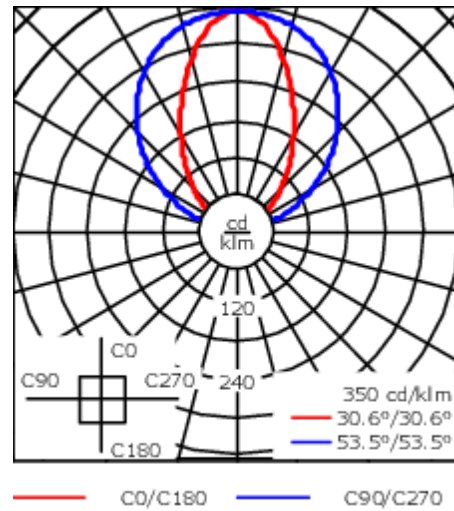

Description

IP67, Class I. IK09. Marine-grade, all aluminium construction. 5CE superior corrosion protection including PCS hardware. Silicone rubber gasket. PMMA main lens. Linear PMMA LED lens. 1.2 m connecting cable, UV stabilized, PVC free. Luminaire is factory sealed and does not need to be opened during installation and can be tilted up to 180°. Integral LED driver with DALI interface.

Separate LED driver on request.

Weight	3.25 kg
Light distribution	symmetric linear, wide beam [LB]
Light source	LED-48/30W / 225 mA - 2700 K
CRI	80
Power supply	EC
LEDs	48
Rated input power	33.5 W
Nominal Lumen (lm)	
LED Lumen	90
Total Lumen	4320
Tj	85
Rated lumens (lm)	
LED Lumen	59.9
Total Lumen	2873.6
Ta	25

Specifications

Material description

Body	Marine-grade, all-aluminium construction
Lens	PMMA
Colours	<div style="display: flex; align-items: center;"> <div style="width: 20px; height: 15px; background-color: black; margin-right: 5px;"></div> RAL9004 Signal black </div> <div style="display: flex; align-items: center; margin-top: 5px;"> <div style="width: 20px; height: 15px; background-color: #cccccc; margin-right: 5px;"></div> RAL9006 White aluminium </div> <div style="display: flex; align-items: center; margin-top: 5px;"> <div style="width: 20px; height: 15px; background-color: #808080; margin-right: 5px;"></div> RAL9007 Grey aluminium </div> <div style="display: flex; align-items: center; margin-top: 5px;"> <div style="width: 20px; height: 15px; background-color: #333333; margin-right: 5px;"></div> RAL7016 Anthracite grey </div> <div style="display: flex; align-items: center; margin-top: 5px;"> <div style="width: 20px; height: 15px; background-color: #e0e0e0; margin-right: 5px;"></div> RAL9016 Traffic white </div>
Gasket	Silicone rubber gasket
Fasteners	PCS Polymer Coated Stainless Steel Hardware
Ingress protection	IP67
Impact resistance	IK09
Corrosion resistance	5CE