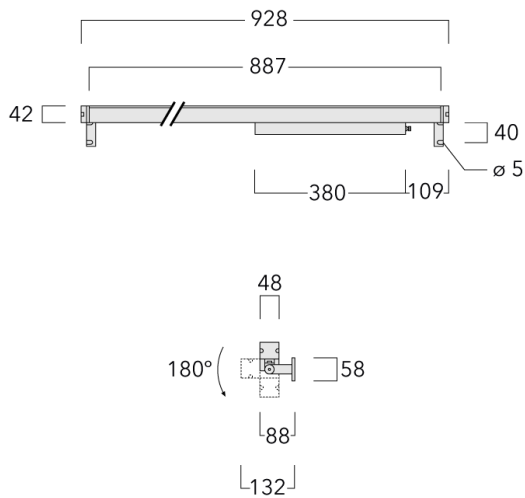

Description

IP67, Class I. IK09. Marine-grade, all aluminium construction. 5CE superior corrosion protection including PCS hardware. Silicone rubber gasket. PMMA main lens. Linear PMMA LED lens. 1.2 m connecting cable, UV stabilized, PVC free. Luminaire is factory sealed and does not need to be opened during installation and can be tilted up to 180°. Integral LED driver with DALI interface.

Separate LED driver on request.

Weight	3.25 kg
Light distribution	symmetric linear, narrow beam [LE]
Light source	LED-48/30W / 225 mA - 2700 K
CRI	80
Power supply	EC
LEDs	48
Rated input power	33.5 W
Nominal Lumen (lm)	
LED Lumen	90
Total Lumen	4320
T _j	85
Rated lumens (lm)	
LED Lumen	65.7
Total Lumen	3151.9
T _a	25