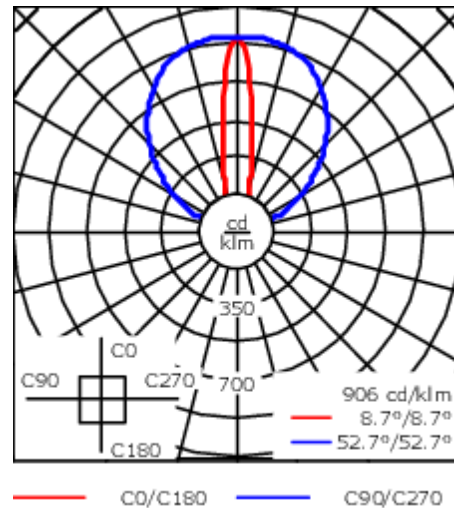

Description

IP67, Class I. IK09. Marine-grade, all aluminium construction. 5CE superior corrosion protection including PCS hardware. Silicone rubber gasket. PMMA main lens. Linear PMMA LED lens. 1.2 m connecting cable, UV stabilized, PVC free. Luminaire is factory sealed and does not need to be opened during installation and can be tilted up to 180°. Integral LED driver with DALI interface.

Separate LED driver on request.

Weight	3.25 kg
Light distribution	symmetric linear, narrow beam [LE]
Light source	LED-48/30W / 225 mA - 2700 K
CRI	80
Power supply	EC
LEDs	48
Rated input power	33.5 W
Nominal Lumen (lm)	
LED Lumen	90
Total Lumen	4320
T _j	85
Rated lumens (lm)	
LED Lumen	65.7
Total Lumen	3151.9
T _a	25