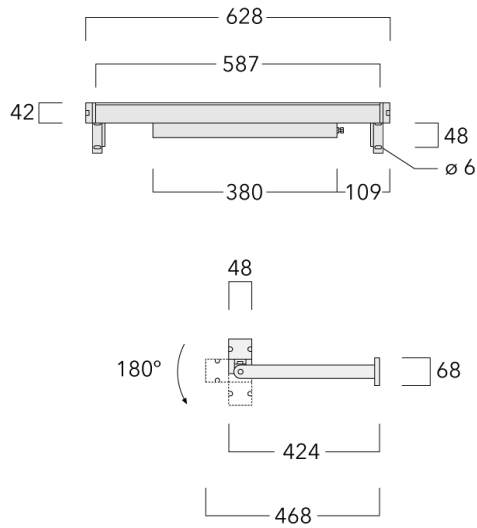

Description

IP67, Class I. IK09. Marine-grade, all aluminium construction. 5CE superior corrosion protection including PCS hardware. Silicone rubber gasket. PMMA. Linear PMMA LED lens. 1.2 m connecting cable, UV stabilized, PVC free. Luminaire is factory sealed and does not need to be opened during installation and can be tilted up to 180°. Integral LED driver with DALI interface.

Separate LED driver on request.

Weight	2.45 kg
Light distribution	asymmetric linear, wallwash [LA10]
Light source	LED-32/20W / 225 mA - 2700 K
CRI	80
Power supply	EC
LEDs	32
Rated input power	23.5 W
Nominal Lumen (lm)	
LED Lumen	90
Total Lumen	2880
T _j	85
Rated lumens (lm)	
LED Lumen	64.1
Total Lumen	2049.8
T _a	25

Specifications

Material description

Body	Marine-grade, all-aluminium construction
Lens	PMMA
Colours	<div style="display: flex; align-items: center;"> <div style="width: 20px; height: 20px; background-color: black; margin-right: 5px;"></div> RAL9004 Signal black </div> <div style="display: flex; align-items: center;"> <div style="width: 20px; height: 20px; background-color: #cccccc; margin-right: 5px;"></div> RAL9006 White aluminium </div> <div style="display: flex; align-items: center;"> <div style="width: 20px; height: 20px; background-color: #808080; margin-right: 5px;"></div> RAL9007 Grey aluminium </div> <div style="display: flex; align-items: center;"> <div style="width: 20px; height: 20px; background-color: #333333; margin-right: 5px;"></div> RAL7016 Anthracite grey </div> <div style="display: flex; align-items: center;"> <div style="width: 20px; height: 20px; background-color: #e0e0e0; margin-right: 5px;"></div> RAL9016 Traffic white </div>
Gasket	Silicone rubber gasket
Fasteners	PCS Polymer Coated Stainless Steel Hardware
Ingress protection	IP67
Impact resistance	IK09
Corrosion resistance	5CE