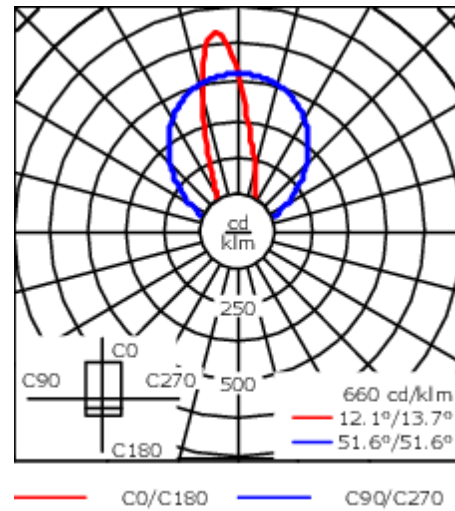

Description

IP67, Class I. IK09. Marine-grade, all aluminium construction. 5CE superior corrosion protection including PCS hardware. Silicone rubber gasket. PMMA. Linear PMMA LED lens. 1.2 m connecting cable, UV stabilized, PVC free. Luminaire is factory sealed and does not need to be opened during installation and can be tilted up to 180°. Integral LED driver with DALI interface.

Separate LED driver on request.

Weight	2.45 kg
Light distribution	asymmetric linear, wallwash [LA10]
Light source	LED-32/20W / 225 mA - 2700 K
CRI	80
Power supply	EC
LEDs	32
Rated input power	23.5 W
Nominal Lumen (lm)	
LED Lumen	90
Total Lumen	2880
T _j	85
Rated lumens (lm)	
LED Lumen	64.1
Total Lumen	2049.8
T _a	25

Specifications

Material description

Body	Marine-grade, all-aluminium construction
Lens	PMMA
Colours	<div style="display: flex; align-items: center;"> <div style="width: 20px; height: 20px; background-color: black; margin-right: 5px;"></div> RAL9004 Signal black </div> <div style="display: flex; align-items: center;"> <div style="width: 20px; height: 20px; background-color: #cccccc; margin-right: 5px;"></div> RAL9006 White aluminium </div> <div style="display: flex; align-items: center;"> <div style="width: 20px; height: 20px; background-color: #808080; margin-right: 5px;"></div> RAL9007 Grey aluminium </div> <div style="display: flex; align-items: center;"> <div style="width: 20px; height: 20px; background-color: #333333; margin-right: 5px;"></div> RAL7016 Anthracite grey </div> <div style="display: flex; align-items: center;"> <div style="width: 20px; height: 20px; background-color: #e0e0e0; margin-right: 5px;"></div> RAL9016 Traffic white </div>
Gasket	Silicone rubber gasket
Fasteners	PCS Polymer Coated Stainless Steel Hardware
Ingress protection	IP67
Impact resistance	IK09
Corrosion resistance	5CE