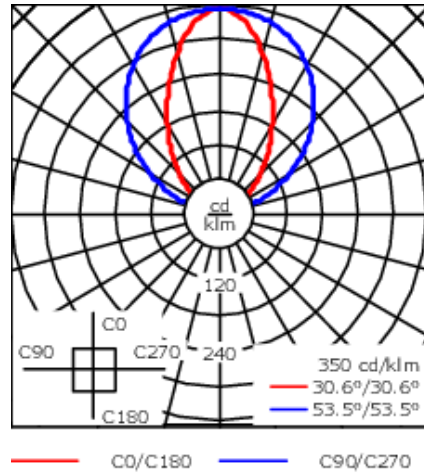

Specify product with 7 Digit product code - Finish Color. Accessories, such as mounting, optical, and electrical, must be specified separately.

Example: XXX-XXXX-9004 (Black)
+ XXX-XXXX (Accessory 1)

Weight	8.82 lb
Light distribution	symmetric linear, wide beam [LW]
Light source	LED-64/40W / 225 mA - 2700 K
CRI	80
Power supply	electronic gear
LEDs	64
Rated input power	44 W

Nominal Lumen (lm)

LED Lumen	90
Total Lumen	5760
Tj	85

Rated lumens (lm)

LED Lumen	59.9
Total Lumen	3831.5
Ta	25

WE-EF LIGHTING USA, LLC

410-D Keystone Drive, 15086 Warrendale, PA 15086 - Phone: +1 724 742 0030
customersupport.usa@we-ef.com - <https://we-ef.com/us>
Subject to technical changes and errors. - Generated on 11/23/2024