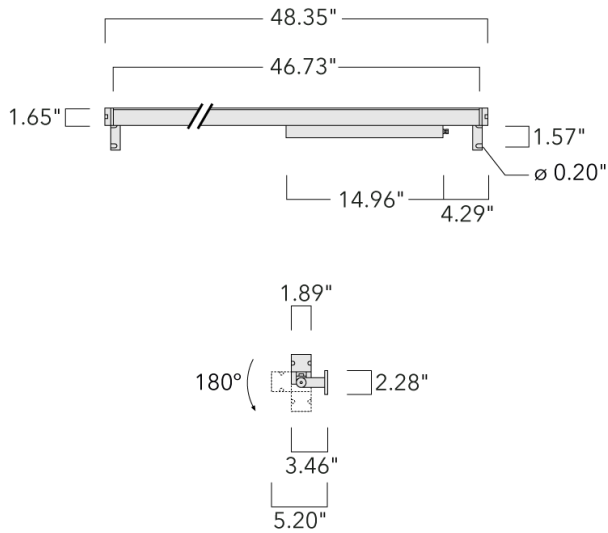

187-0541

VLR140

we-ef

Description

IP67. Class I. IK09. Marine-grade, all aluminum construction. 5CE superior corrosion protection including PCS hardware. Silicone CCG® Controlled Compression Gasket. Linear PMMA LED lens, PMMA cover. 4 ft connecting cable, UV stabilized, PVC free. Integral LED driver; separate LED driver available instead, on request at time of order. 0-10V Dimming comes standard with luminaire. Luminaire is factory-sealed and does not need to be opened during installation and can be tilted up to 180°.

Specify product with 7 Digit product code - Finish Color. Accessories, such as mounting, optical, and electrical, must be specified separately.

Example: XXX-XXXX-9004 (Black)
+ XXX-XXXX (Accessory 1)

Weight	8.82 lb
Light distribution	symmetric linear, wide beam [LW]
Light source	LED-64/40W / 225 mA - 2700 K
CRI	80
Power supply	electronic gear
LEDs	64
Rated input power	44 W

Nominal Lumen (lm)

LED Lumen	90
Total Lumen	5760
Tj	85

Rated lumens (lm)

LED Lumen	59.9
Total Lumen	3831.5
Ta	25

WE-EF LIGHTING USA, LLC

410-D Keystone Drive, 15086 Warrendale, PA 15086 - Phone: +1 724 742 0030
customersupport.usa@we-ef.com - <https://we-ef.com/us>
Subject to technical changes and errors. - Generated on 11/23/2024