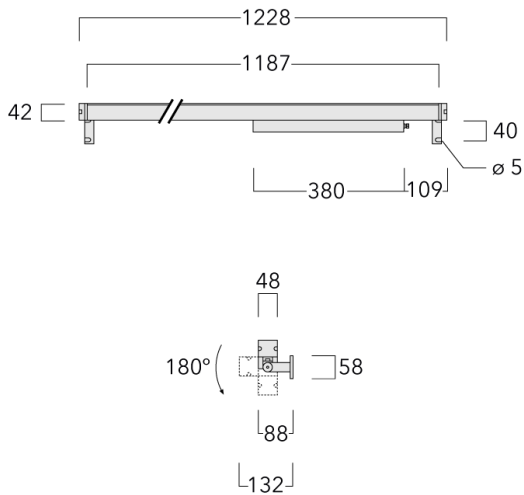

Description

IP67, Class I. IK09. Marine-grade, all aluminium construction. 5CE superior corrosion protection including PCS hardware. Silicone rubber gasket. PMMA main lens. Linear PMMA LED lens. 1.2 m connecting cable, UV stabilized, PVC free. Luminaire is factory sealed and does not need to be opened during installation and can be tilted up to 180°. Integral LED driver with DALI interface.

Separate LED driver on request.

Weight	4.00 kg
Light distribution	symmetric linear, medium beam [LM]
Light source	LED-64/40W / 225 mA - 2700 K
CRI	80
Power supply	EC
LEDs	64
Rated input power	44 W
Nominal Lumen (lm)	
LED Lumen	90
Total Lumen	5760
T _j	85
Rated lumens (lm)	
LED Lumen	66.9
Total Lumen	4280.8
T _a	25

Specifications

Material description

Body	Marine-grade, all-aluminium construction
Lens	PMMA
Colours	<div style="display: flex; align-items: center;"> <div style="width: 20px; height: 15px; background-color: black; margin-right: 5px;"></div> RAL9004 Signal black </div> <div style="display: flex; align-items: center; margin-top: 5px;"> <div style="width: 20px; height: 15px; background-color: #cccccc; margin-right: 5px;"></div> RAL9006 White aluminium </div> <div style="display: flex; align-items: center; margin-top: 5px;"> <div style="width: 20px; height: 15px; background-color: #808080; margin-right: 5px;"></div> RAL9007 Grey aluminium </div> <div style="display: flex; align-items: center; margin-top: 5px;"> <div style="width: 20px; height: 15px; background-color: #333333; margin-right: 5px;"></div> RAL7016 Anthracite grey </div> <div style="display: flex; align-items: center; margin-top: 5px;"> <div style="width: 20px; height: 15px; background-color: #e0e0e0; margin-right: 5px;"></div> RAL9016 Traffic white </div>
Gasket	Silicone rubber gasket
Fasteners	PCS Polymer Coated Stainless Steel Hardware
Ingress protection	IP67
Impact resistance	IK09
Corrosion resistance	5CE