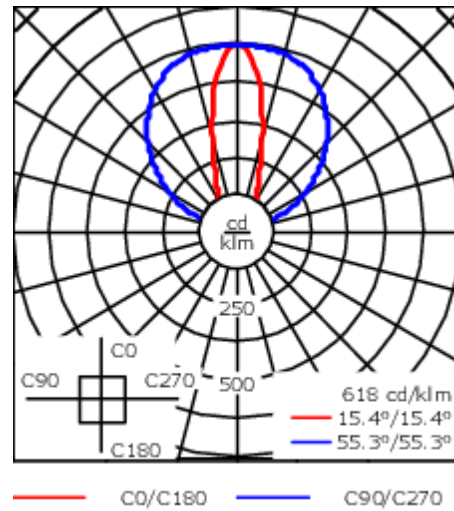

Description

IP67, Class I. IK09. Marine-grade, all aluminium construction. 5CE superior corrosion protection including PCS hardware. Silicone rubber gasket. PMMA main lens. Linear PMMA LED lens. 1.2 m connecting cable, UV stabilized, PVC free. Luminaire is factory sealed and does not need to be opened during installation and can be tilted up to 180°. Integral LED driver with DALI interface.

Separate LED driver on request.

Weight	4.00 kg
Light distribution	symmetric linear, medium beam [LM]
Light source	LED-64/40W / 225 mA - 2700 K
CRI	80
Power supply	EC
LEDs	64
Rated input power	44 W
Nominal Lumen (lm)	
LED Lumen	90
Total Lumen	5760
T _j	85
Rated lumens (lm)	
LED Lumen	66.9
Total Lumen	4280.8
T _a	25

Specifications

Material description

Body	Marine-grade, all-aluminium construction
Lens	PMMA
Colours	<div style="display: flex; align-items: center;"> <div style="width: 20px; height: 15px; background-color: black; margin-right: 5px;"></div> RAL9004 Signal black </div> <div style="display: flex; align-items: center; margin-top: 5px;"> <div style="width: 20px; height: 15px; background-color: #cccccc; margin-right: 5px;"></div> RAL9006 White aluminium </div> <div style="display: flex; align-items: center; margin-top: 5px;"> <div style="width: 20px; height: 15px; background-color: #808080; margin-right: 5px;"></div> RAL9007 Grey aluminium </div> <div style="display: flex; align-items: center; margin-top: 5px;"> <div style="width: 20px; height: 15px; background-color: #333333; margin-right: 5px;"></div> RAL7016 Anthracite grey </div> <div style="display: flex; align-items: center; margin-top: 5px;"> <div style="width: 20px; height: 15px; background-color: #e0e0e0; margin-right: 5px;"></div> RAL9016 Traffic white </div>
Gasket	Silicone rubber gasket
Fasteners	PCS Polymer Coated Stainless Steel Hardware
Ingress protection	IP67
Impact resistance	IK09
Corrosion resistance	5CE