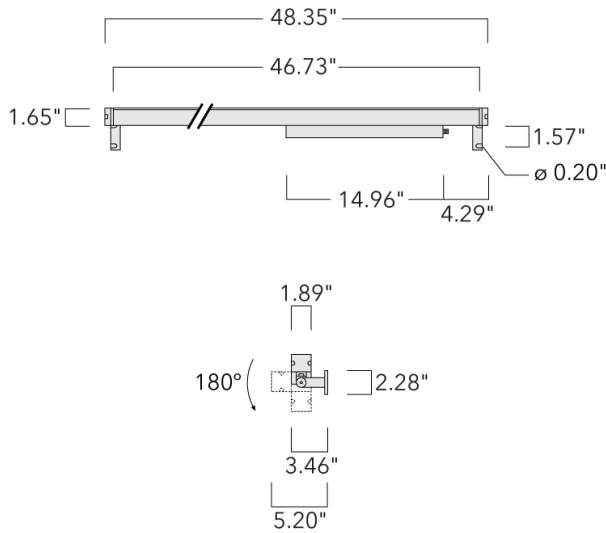

Description

IP67. Class I. IK09. Marine-grade, all aluminum construction. 5CE superior corrosion protection including PCS hardware. Silicone CCG® Controlled Compression Gasket. Linear PMMA LED lens, PMMA cover. 4 ft connecting cable, UV stabilized, PVC free. Integral LED driver; separate LED driver available instead, on request at time of order. 0-10V Dimming comes standard with luminaire. Luminaire is factory-sealed and does not need to be opened during installation and can be tilted up to 180°.

Specify product with 7 Digit product code - Finish Color. Accessories, such as mounting, optical, and electrical, must be specified separately.

Example: XXX-XXXX-9004 (Black)
+ XXX-XXXX (Accessory 1)

Weight	8.82 lb
Light distribution	symmetric linear, narrow beam [LN]
Light source	LED-64/40W / 225 mA - 2700 K
CRI	80
Power supply	electronic gear
LEDs	64
Rated input power	44 W

Nominal Lumen (lm)

LED Lumen	90
Total Lumen	5760
Tj	85

Rated lumens (lm)

LED Lumen	65.7
Total Lumen	4202.5
Ta	25

WE-EF LIGHTING USA, LLC

410-D Keystone Drive, 15086 Warrendale, PA 15086 - Phone: +1 724 742 0030
customersupport.usa@we-ef.com - <https://we-ef.com/us>
Subject to technical changes and errors. - Generated on 11/23/2024