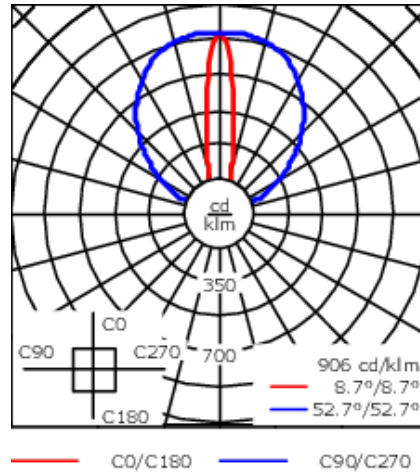

Specify product with 7 Digit product code - Finish Color. Accessories, such as mounting, optical, and electrical, must be specified separately.

Example: XXX-XXXX-9004 (Black)
+ XXX-XXXX (Accessory 1)

Weight	8.82 lb
Light distribution	symmetric linear, narrow beam [LN]
Light source	LED-64/40W / 225 mA - 2700 K
CRI	80
Power supply	electronic gear
LEDs	64
Rated input power	44 W

Nominal Lumen (lm)

LED Lumen	90
Total Lumen	5760
Tj	85

Rated lumens (lm)

LED Lumen	65.7
Total Lumen	4202.5
Ta	25

WE-EF LIGHTING USA, LLC

410-D Keystone Drive, 15086 Warrendale, PA 15086 - Phone: +1 724 742 0030
customersupport.usa@we-ef.com - <https://we-ef.com/us>
Subject to technical changes and errors. - Generated on 11/23/2024