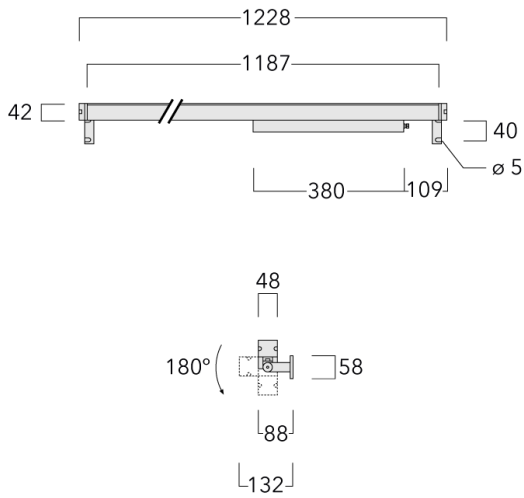

Description

IP67, Class I. IK09. Marine-grade, all aluminium construction. 5CE superior corrosion protection including PCS hardware. Silicone rubber gasket. PMMA main lens. Linear PMMA LED lens. 1.2 m connecting cable, UV stabilized, PVC free. Luminaire is factory sealed and does not need to be opened during installation and can be tilted up to 180°. Integral LED driver with DALI interface.

Separate LED driver on request.

Weight	4.00 kg
Light distribution	symmetric linear, very narrow beam [LEE]
Light source	LED-64/40W / 225 mA - 2700 K
CRI	80
Power supply	EC
LEDs	64
Rated input power	44 W
Nominal Lumen (lm)	
LED Lumen	90
Total Lumen	5760
T _j	85
Rated lumens (lm)	
LED Lumen	75.2
Total Lumen	4811.9
T _a	25